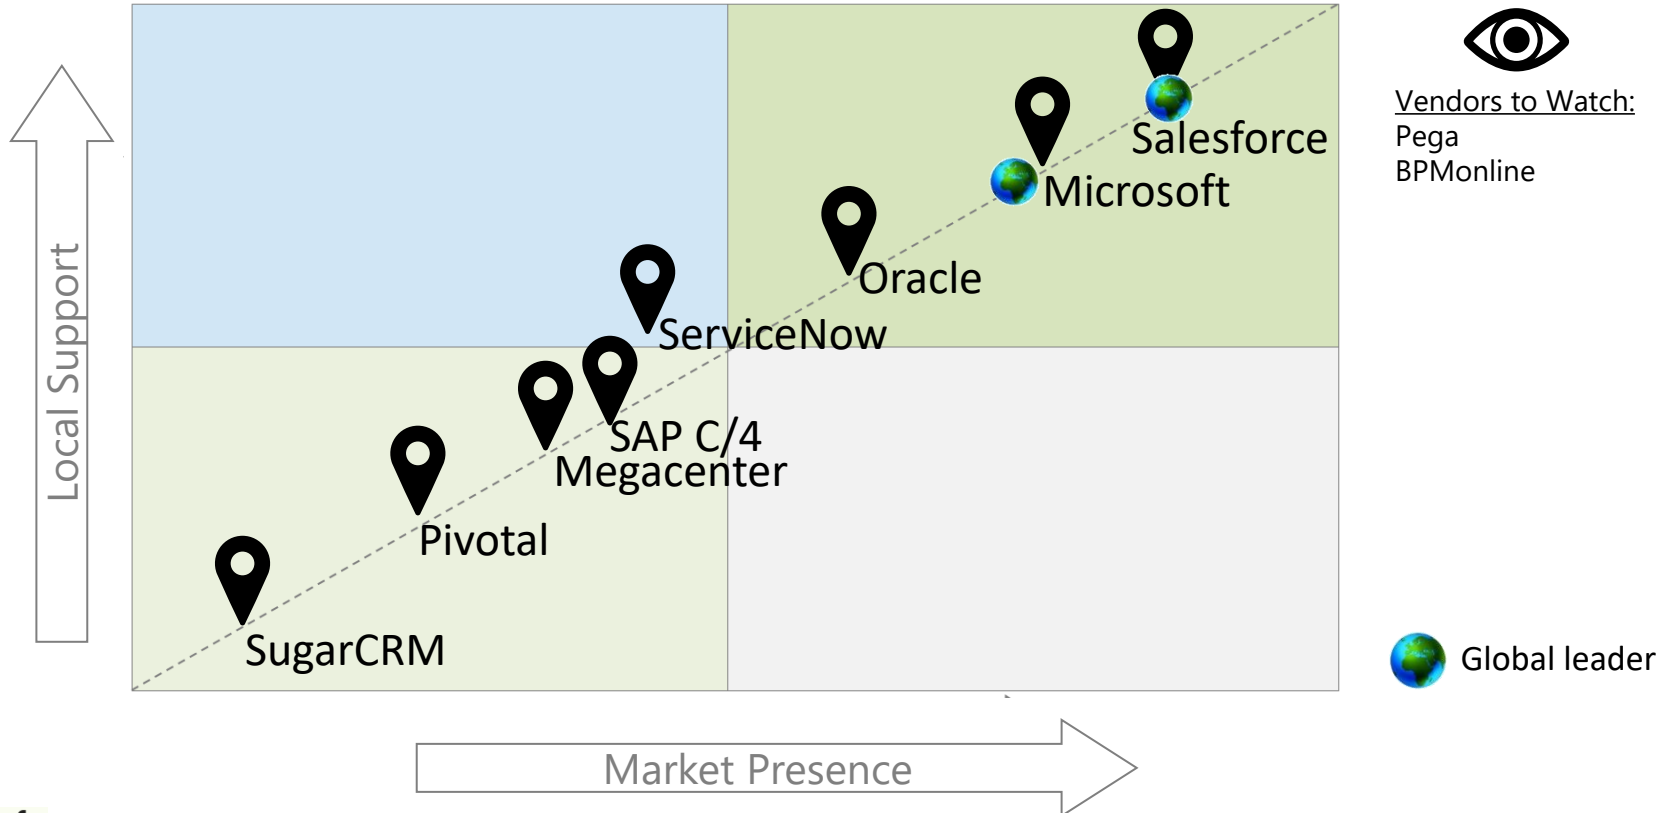

CRM Platforms 2019

Presence & Support in Israel