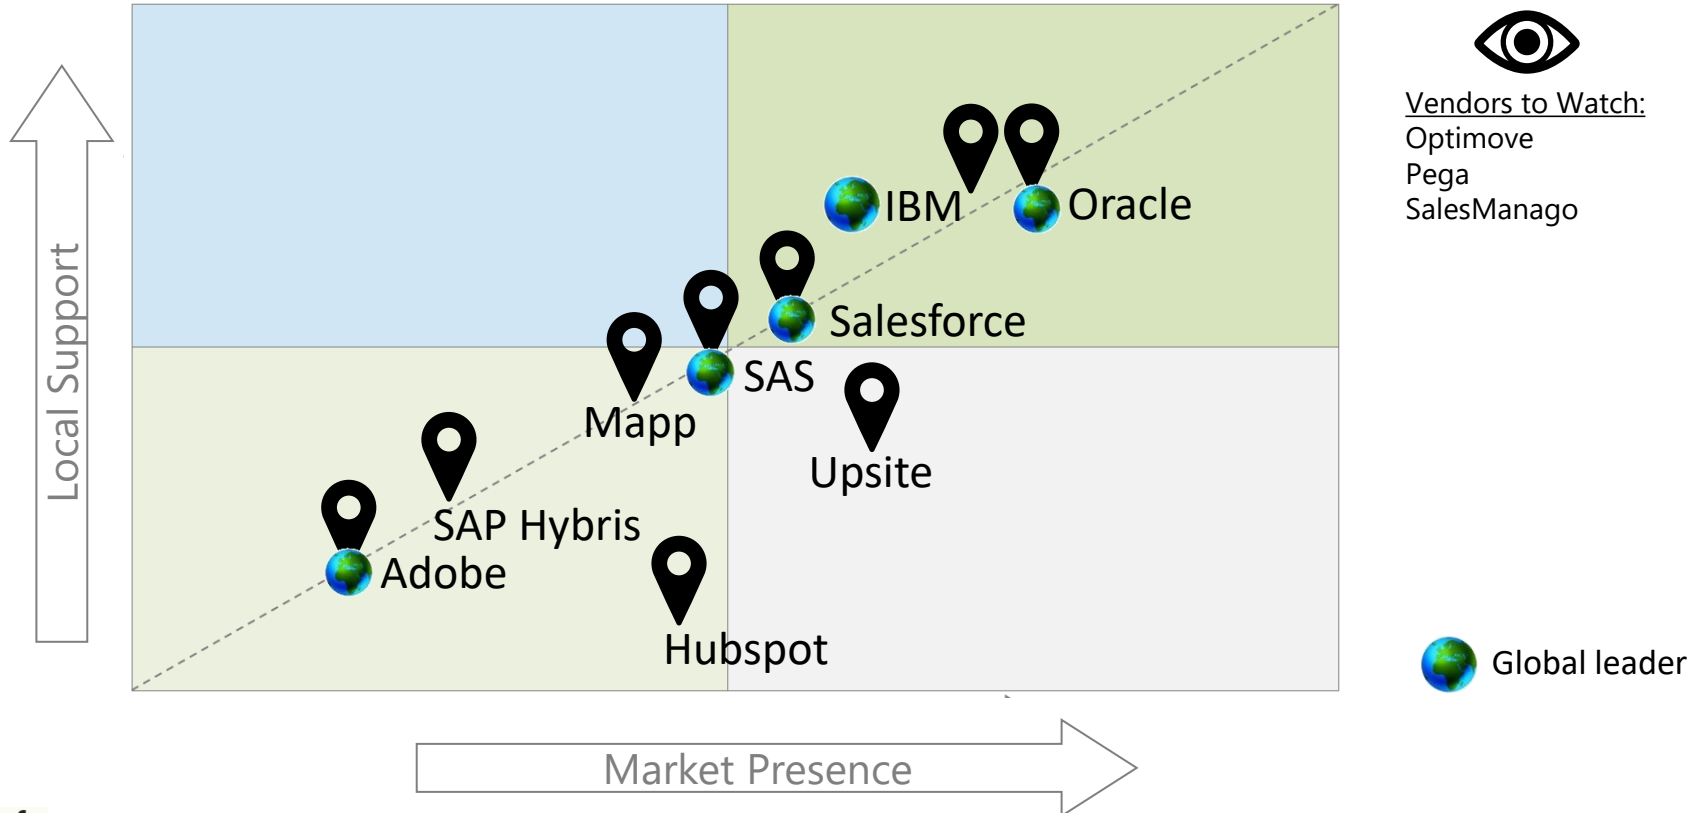

Marketing Automation Suites – 2019

Presence & Support in Israel