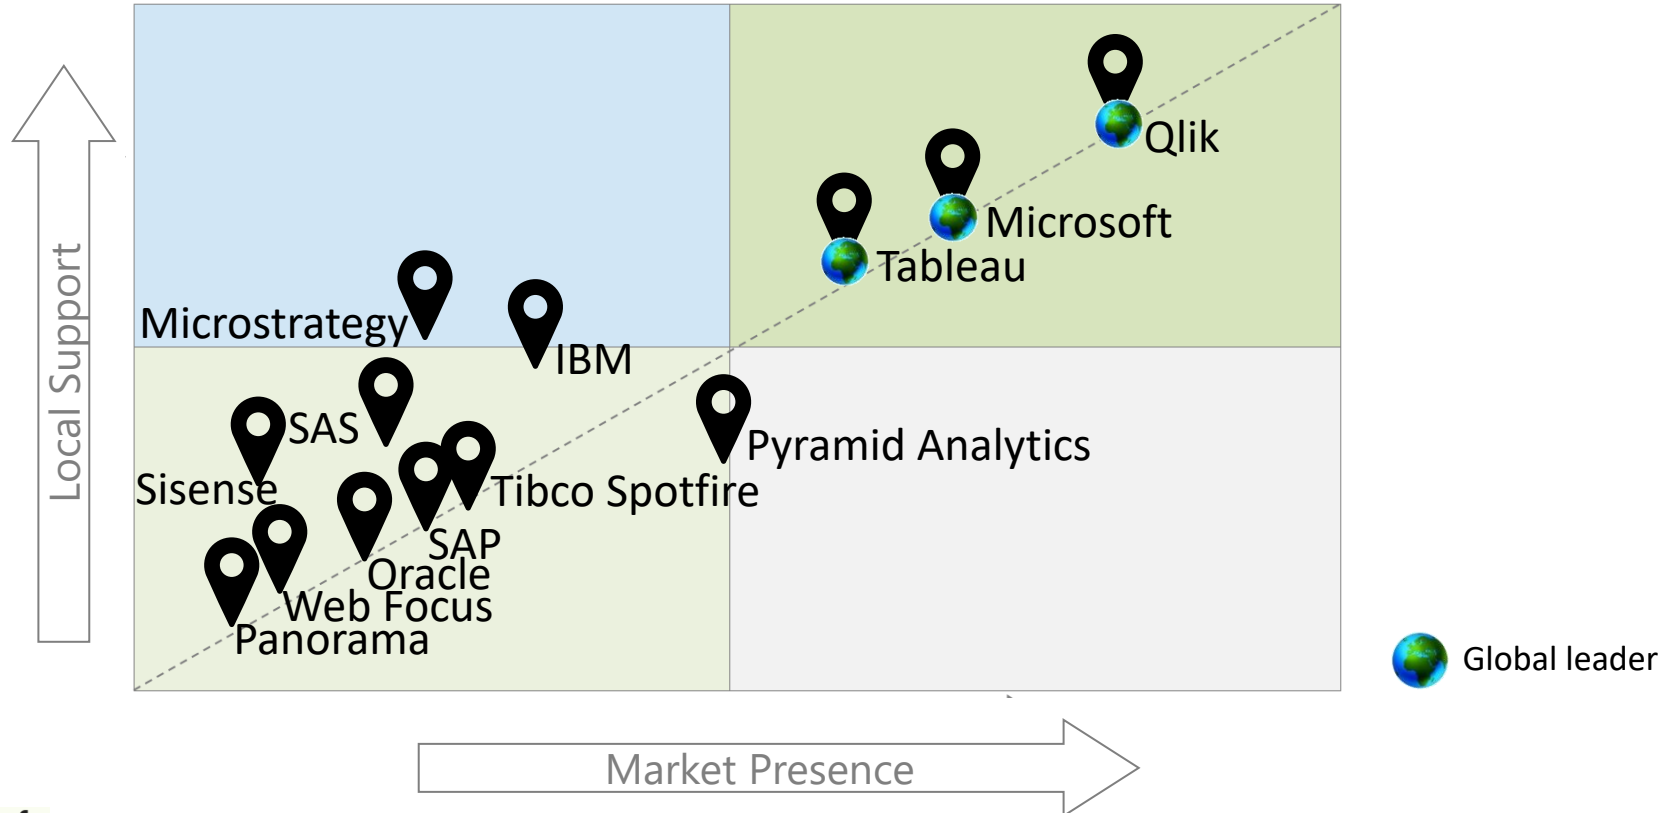

BI and Discovery Analysis 2019

Presence & Support in Israel