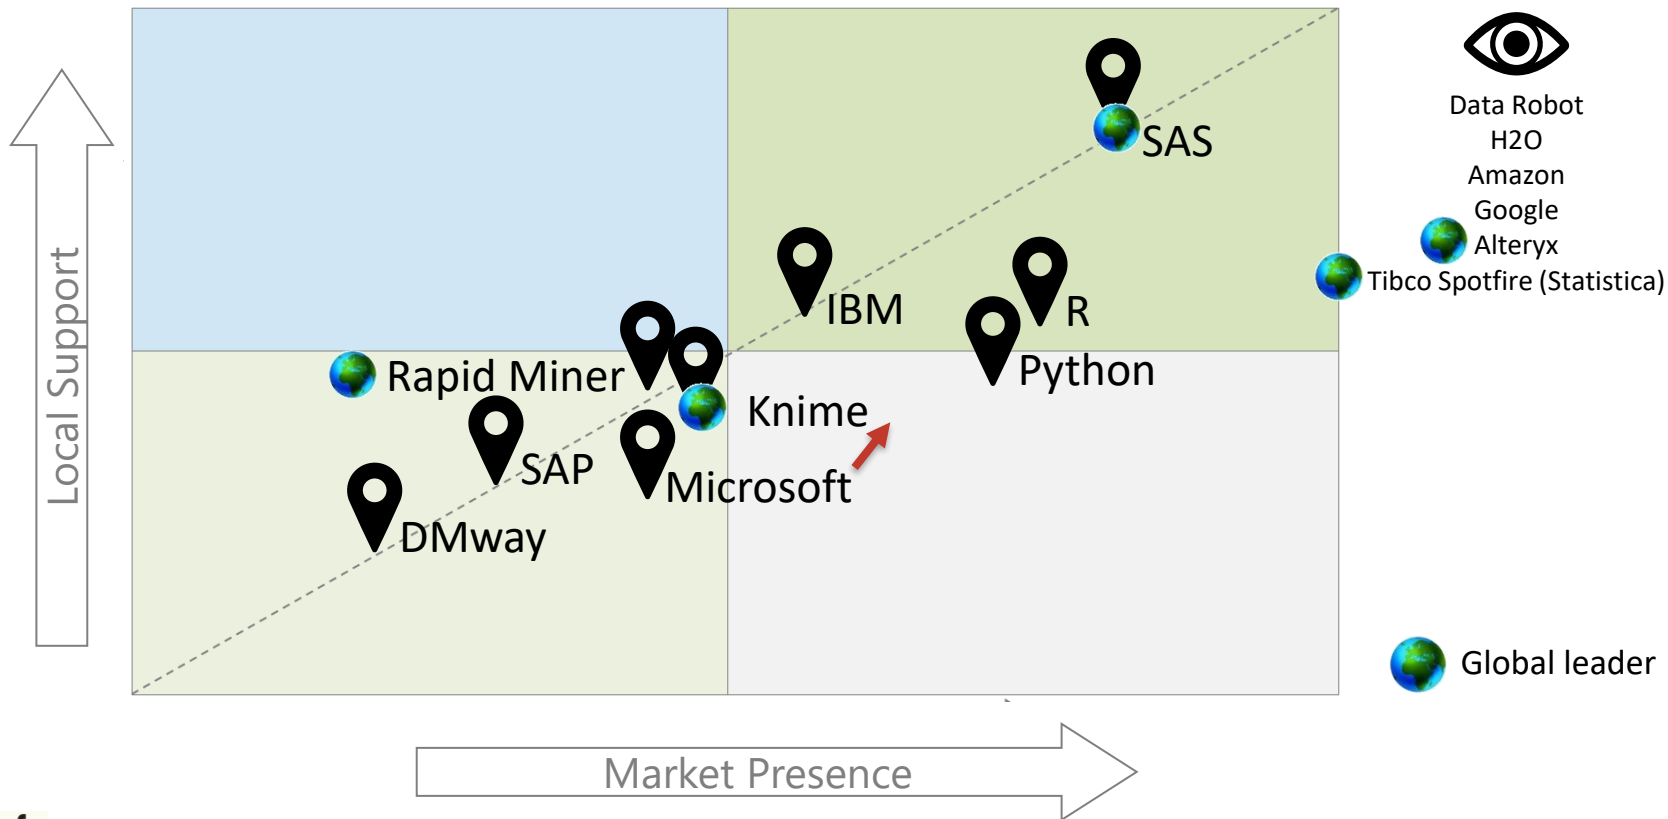

Analytics & Data Science Platform 2019

Presence & Support in Israel