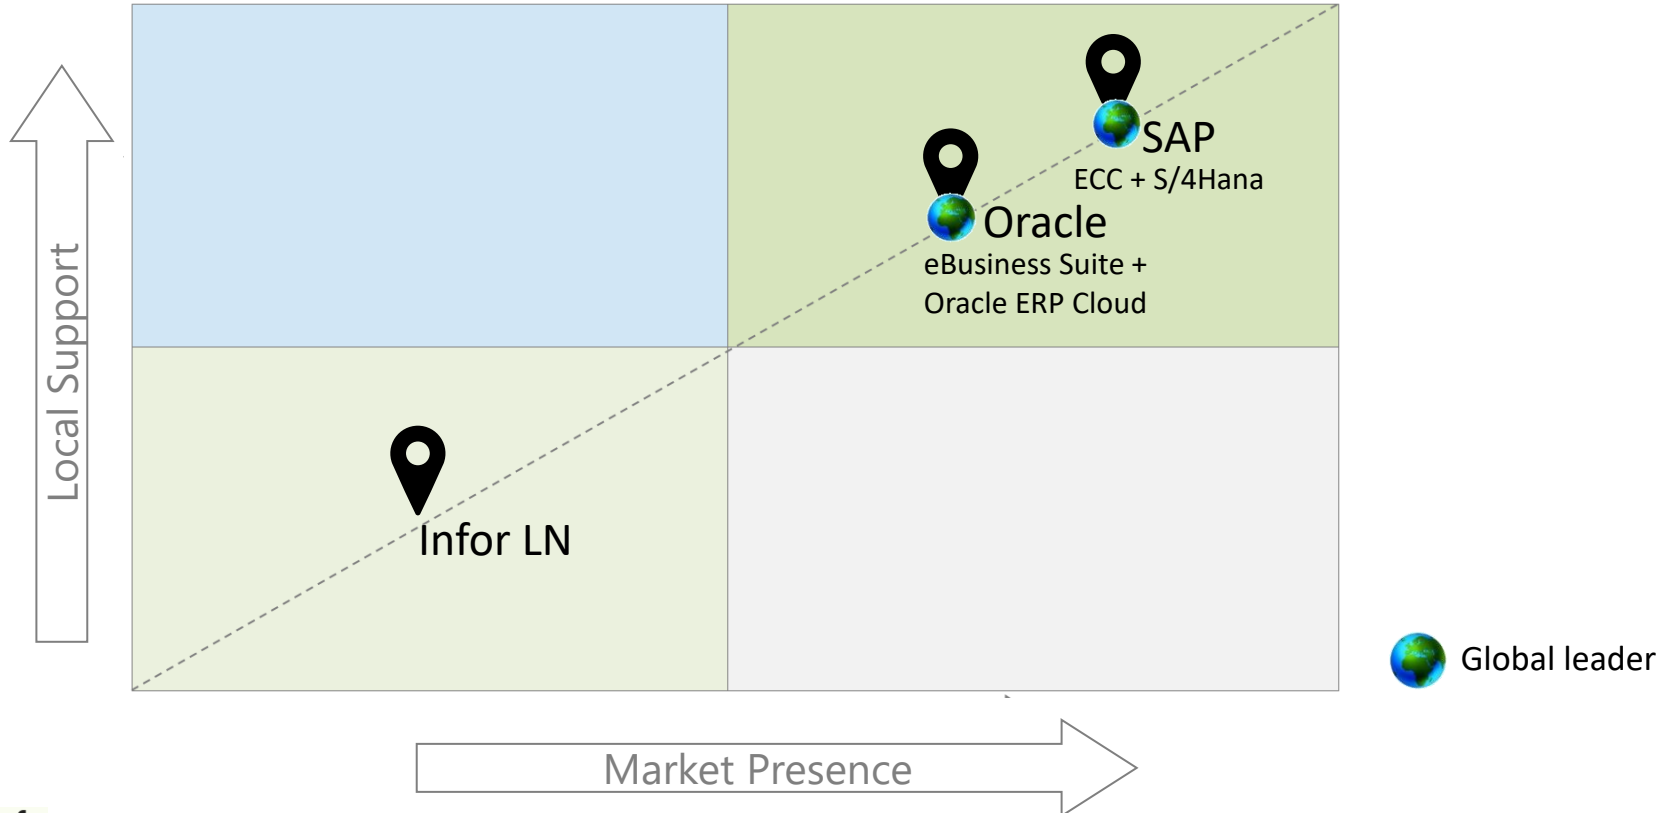

Large-Scale ERP 2019

Presence & Support in Israel

Large and Very Large ERP projects (>300 users, large enterprises)