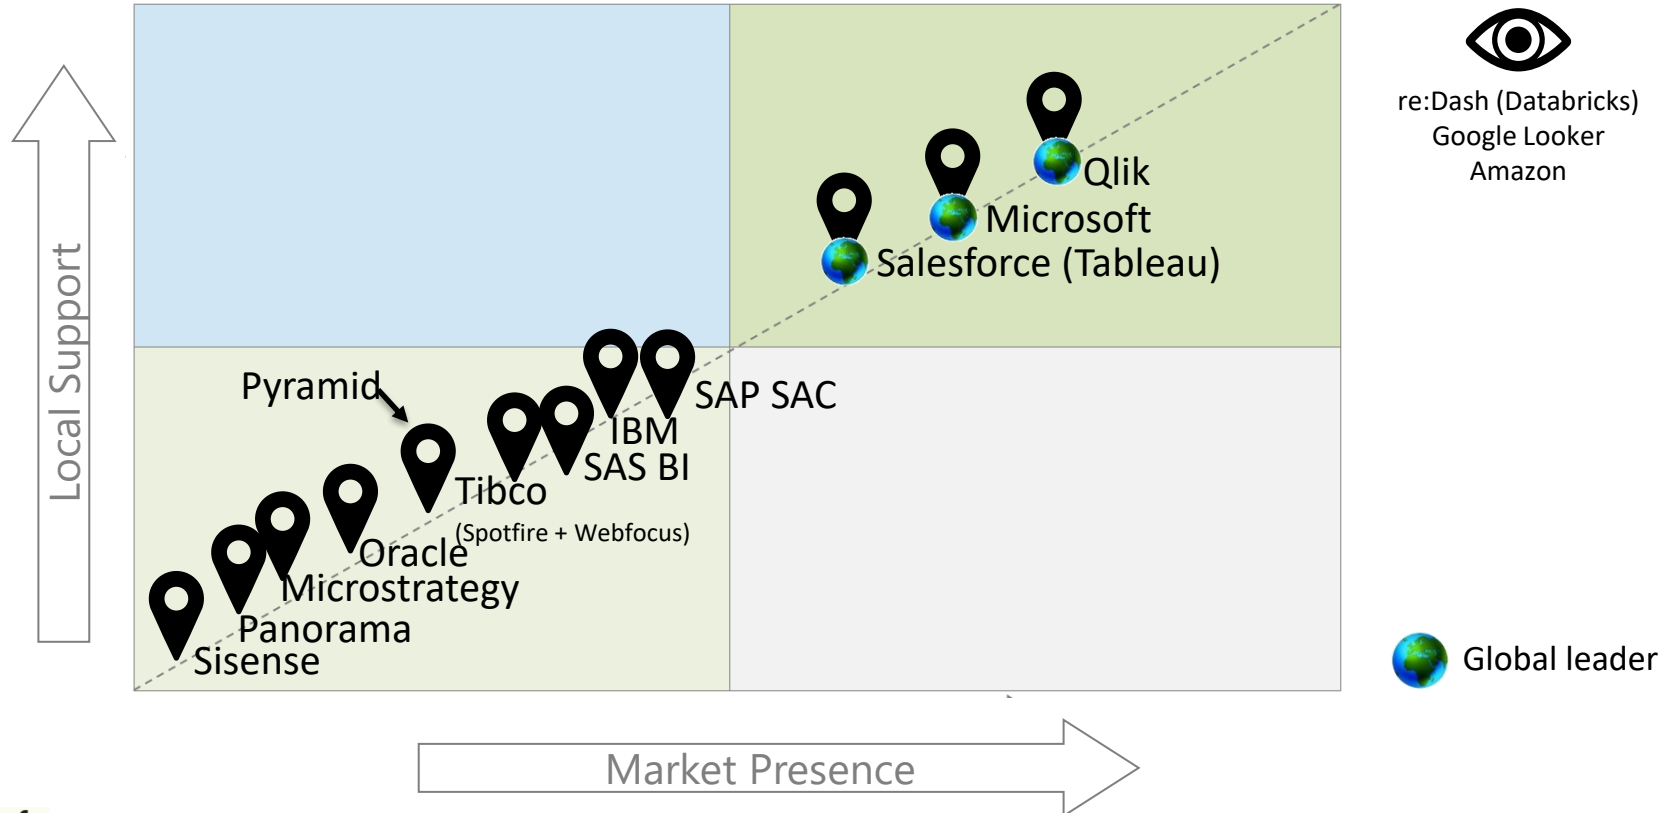

BI and Discovery Analysis 2022

Presence & Support in Israel