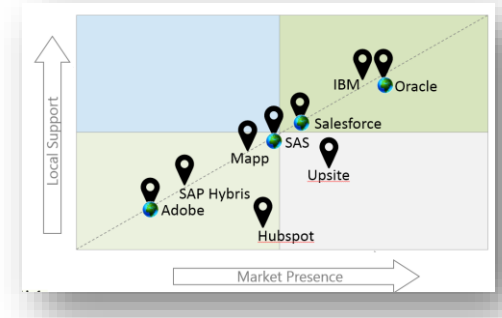

Focused on the enterprise sector (not SMB)

▲ **X axis (Market Presence):**

Installed base; New sales; Mindshare

▲ **Y axis (Local Support):**

Number and quality of Sis; localization; local R&D

Vendors to watch: New players that only recently entered the market and therefore cannot be evaluated against longtime players

“Global leaders” (according to international analyst firms) are marked

Marketing Automation Platforms – Part 1

Package	Israel rep.	Integrators
Oracle	Oracle Israel	Oracle Consulting Agencies: Publicis, Mccan MRM (+ Hike), HippoCampus...
Salesforce Marketing Cloud	Salesforce Israel	Elad (Servicewise), We Kunnen (Weku), Data-Pro, Deloitte, Yael Group (CloudTech & Actiview), Baybridge Digital
Acoustic	Be2See (Emet)	Emet-Be2see (EMET Group)
Adobe (+Marketo)	Deloitte Digital	Deloitte Digital – Adobe, Marketo - Agencies
HCL – Unica Journey	Be2See (Emet)	Be2See (Emet), Gstat (Unica), Yael Group (Unica)
SAS CI 360	Mia computers (SAS)	Yael Group (Actiview)
Microsoft MA	Microsoft Israel	Abra, Matrix DnA, Malam-Team, Elad

Data Science Platforms – Part 2:

Package	Rep in Israel	Integrators
Amazon ML Services – SageMaker	Amazon Israel	Amazon, MatrixDnA, Allcloud...
Google – Google Cloud Platform, Tensorflow, AutoML, BigQueryML	Google Israel	Yael Group, Razorlabs, Bynet Kaleidoo
Data Robot	Data Robot, Matrix	Matrix DnA, Emet
Tibco Spotfire (Statistica)	Yael Software	Yael Software
RapidMiner	Matrix	MatrixDnA, Taldor
 R		Gstat, MatrixDnA, One, Genius (SQLink)
 Knime	UCL Group	Taldor, Nogamy, UCL Group
 Python		Taldor, MatrixDnA, One, KPMG, Delloite, Genius (SQLink), Hilan-Ness, many more...
 H2O.ai		MatrixDnA
Accenture Applied Intelligence Platform + Insight Platform	Accenture Israel	Accenture Israel
Alteryx	SIT, One	SIT, One
Algotrace	acquired by Qualitest	
ClearML (MLOps)		Matrix DnA