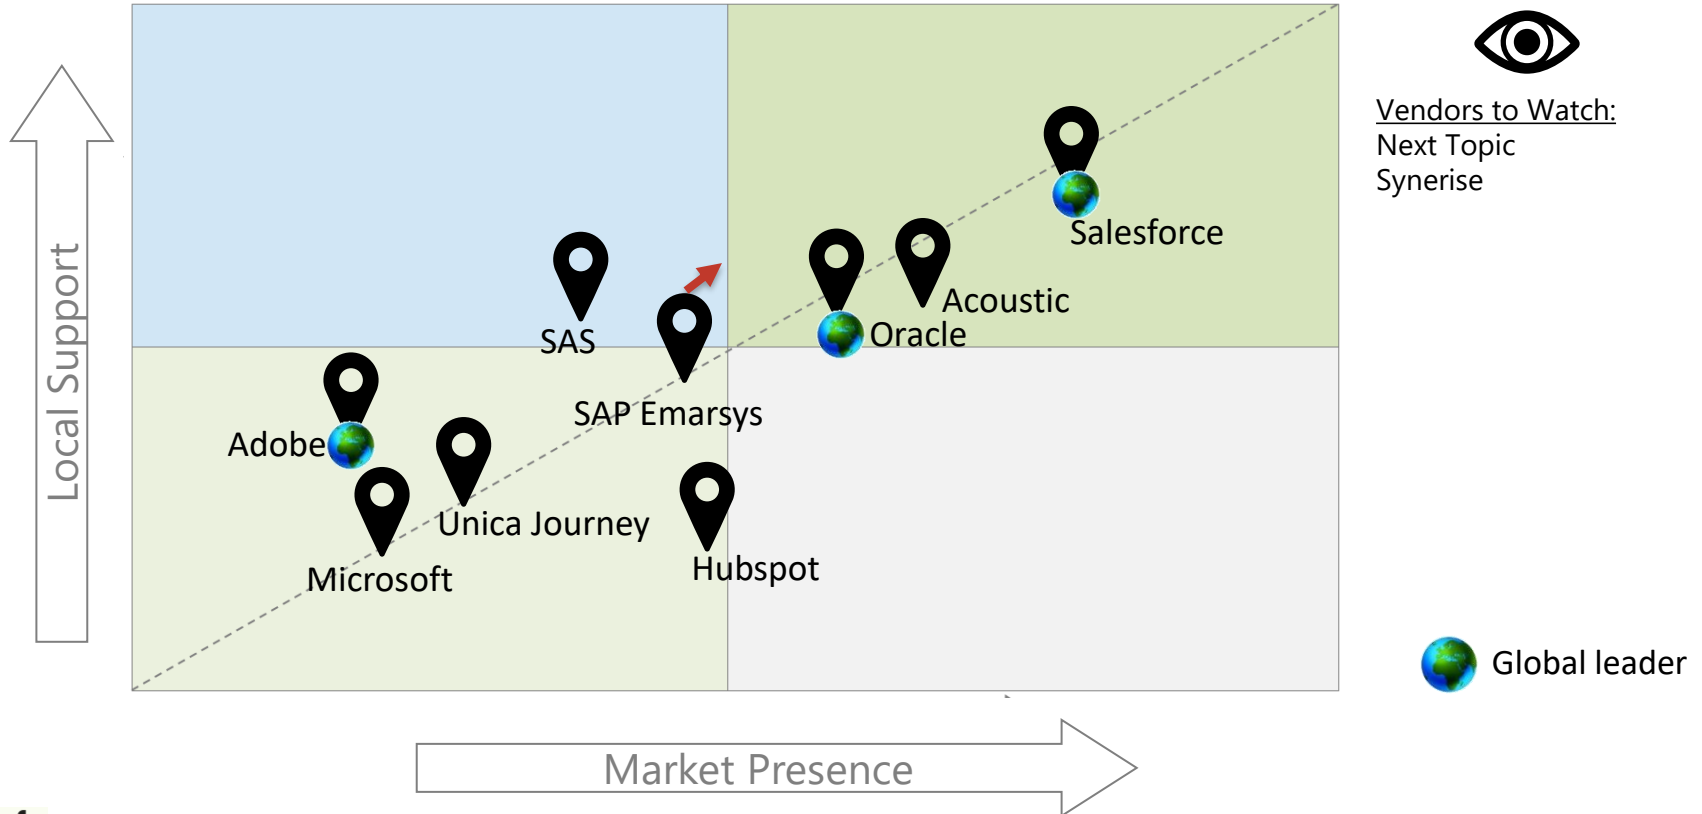

Marketing Automation Suites – 2022

Presence & Support in Israel