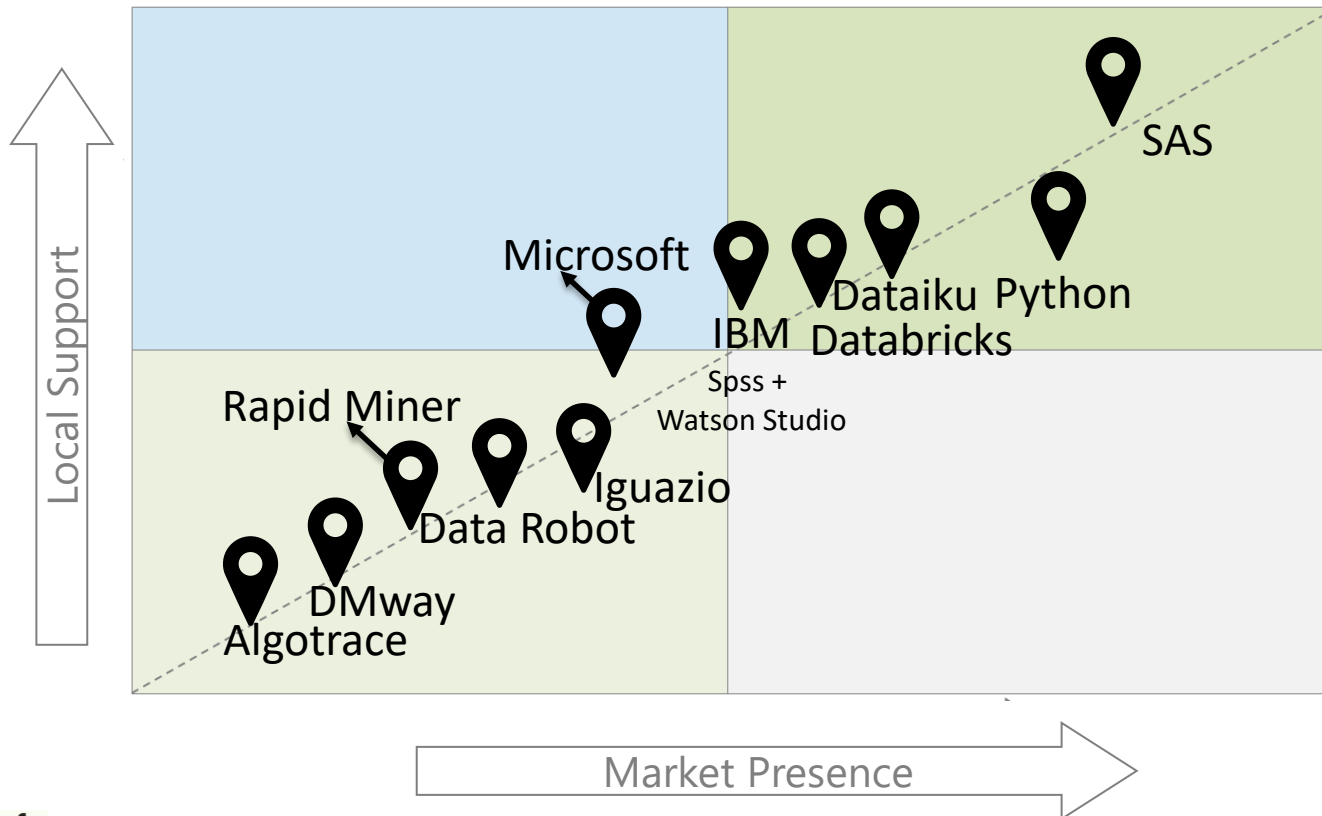

Analytics & Data Science Platform 2022

Presence & Support in Israel

Amazon
Google
Oracle
SAP

stki.info