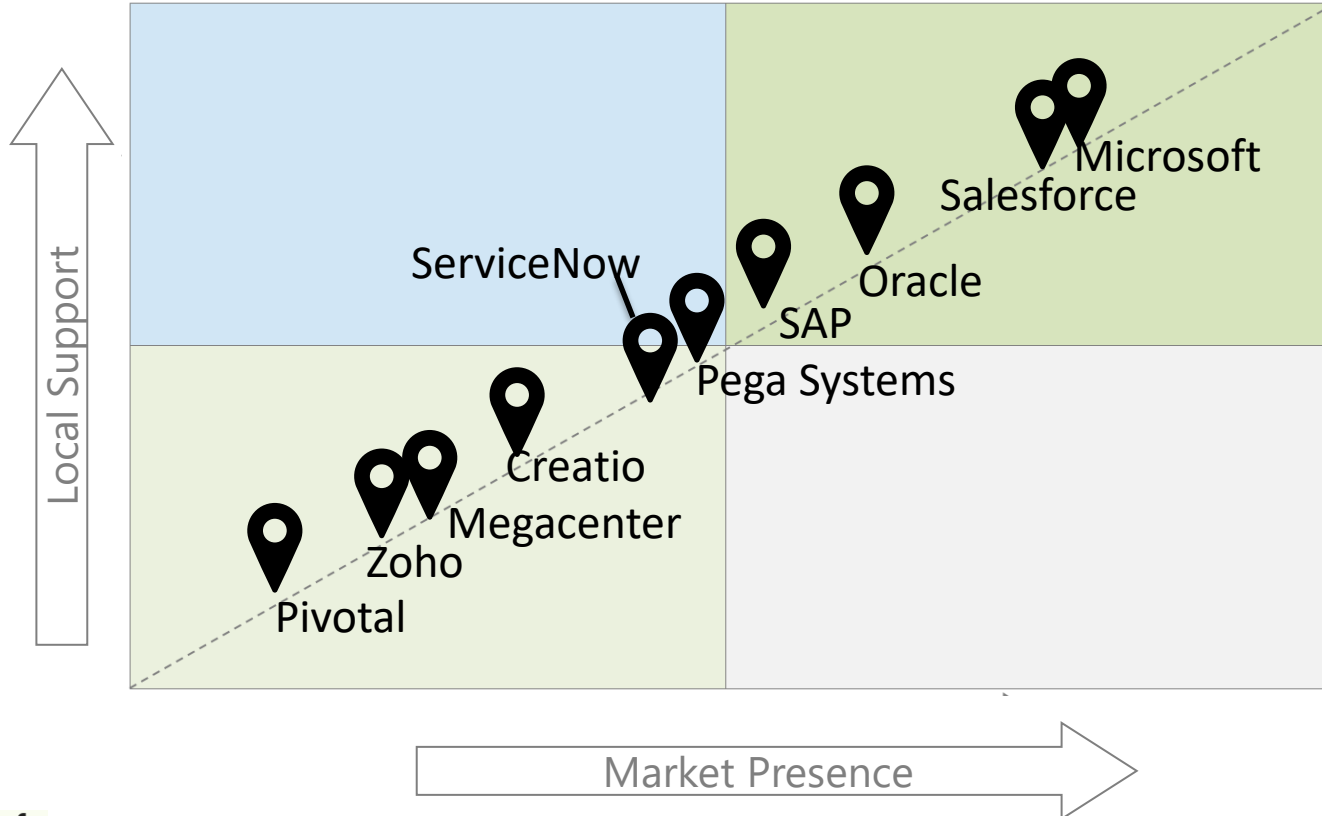

CRM Packages in Israel - Part 1:

Package	Israel rep.	Integrators
Oracle Engagement Cloud	Oracle Israel	Oracle Consulting, One, Accenture, Yael Group
Oracle Service Cloud (RightNow)		Oracle Consulting, One, One Prime (Field Service)
Oracle Sales Cloud		Oracle Consulting
Oracle – Siebel		One - Taldor, Matrix, We-Do (Emet), Yael Group, Oracle Consulting
Oracle - Peoplesoft		Matrix, Evo-IT
Oracle Netsuite CRM		Yael Group (NetCloud), One
  Salesforce	Salesforce Israel	AllCloud, One BA Link, We-do (Unitask - Emet), Delloite, Elad (Servicewise), Yael (Cloudtech), iClou dius, Accenture,, PWC, Malam-Team, Matrix, Abra, Aman-Asperi
  Microsoft Dynamics 365	Microsoft Israel	Elad, Matrix, Malam-Team, Hilan-Ness-DXC, Aman, Abra, PWC...

CRM Packages in Israel - Part 2:

Package	Israeli Rep.	Integrators
SAP CM (Customer Mng) S4	SAP Israel	Abra, Malam-Team, AKT, One
SAP Service and Sales Cloud (aka C4C)		Abra, Top - Xioma ,Menahel4U, AKT, One
MEGA Center	Yael Group	Yael Group
ServiceNow CSM	ServiceNow	One (Dicomano) Ness TSG, Hilan-DXC, Bizflow, Bynet
Pivotal	One	One
Odoon	Lalynetech	Lalynetech
Freshworks	Malam-Team	Malam-Team
Oro	Abra	Abra
Zoho	Tamayo, Holistic CRM	Tamayo, Holistic CRM
Pega	Elad	Elad
Creatio	Proceed (HMS)	Proceed (HMS), Shita
Hubspot CRM		

CRM Platforms 2022

Presence & Support in Israel

Odoo
Freshworks
Oro CRM
Zoho

Omni – Channel Platforms

Package	Israeli Rep.	Integrators
Twilio	Aman	Aman
7Twenty	7Twenty	Matrix
Vongae (Nexmo)	KPMG	KPMG
Commbbox	Commbbox	eWave, Matrix, Hilan-NessPro
Glassix	Glassix, Consist	I.E Mittwoch, Consist
Simplechat	Elad	Elad
Microsoft Multi Channel	Microsoft Israel	Matrix DnA, Malam-Team, Abra
Salesforce Digital Engagement	Salesforce Israel	One BA Link, Aman Asperi, Elad
TechSee Remote agent assistance		