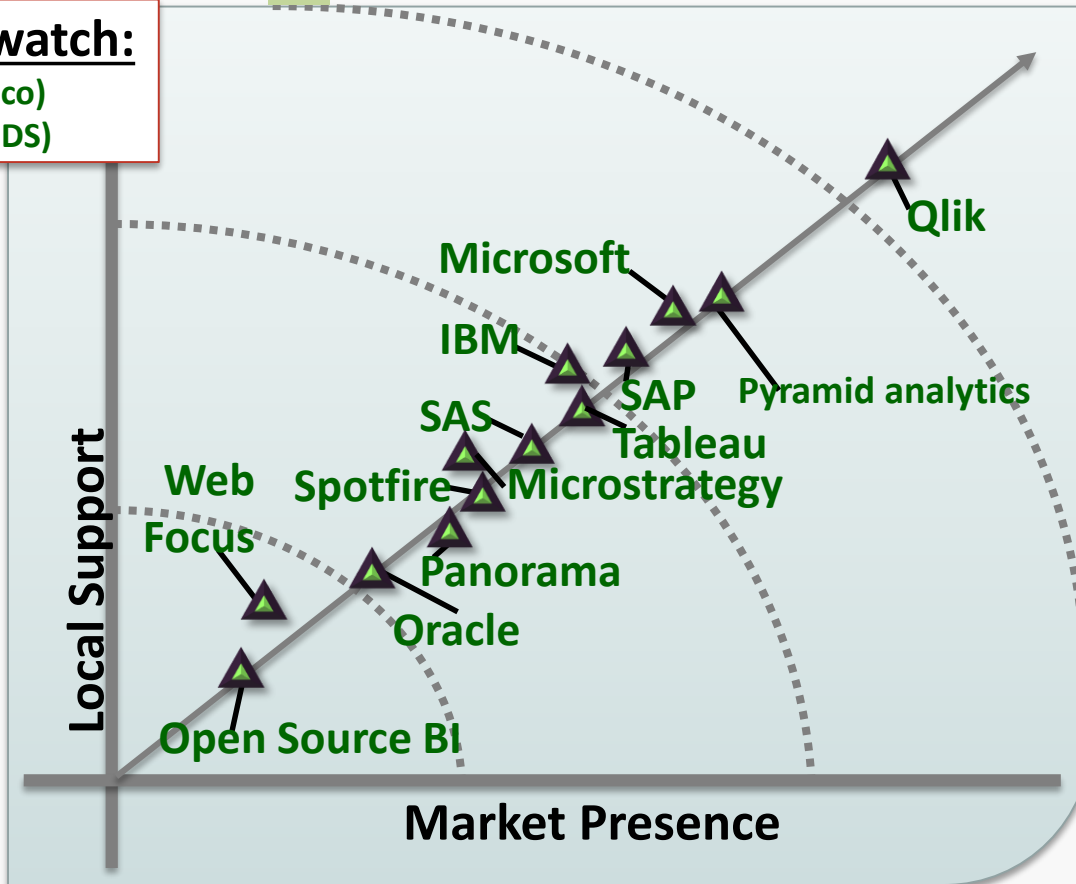

BI & Discovery Analysis tools 2017

Presence & Support in Israel

Players to watch:

Jasper (Tibco)
Pentaho (HDS)

This analysis should be used with its supporting documents