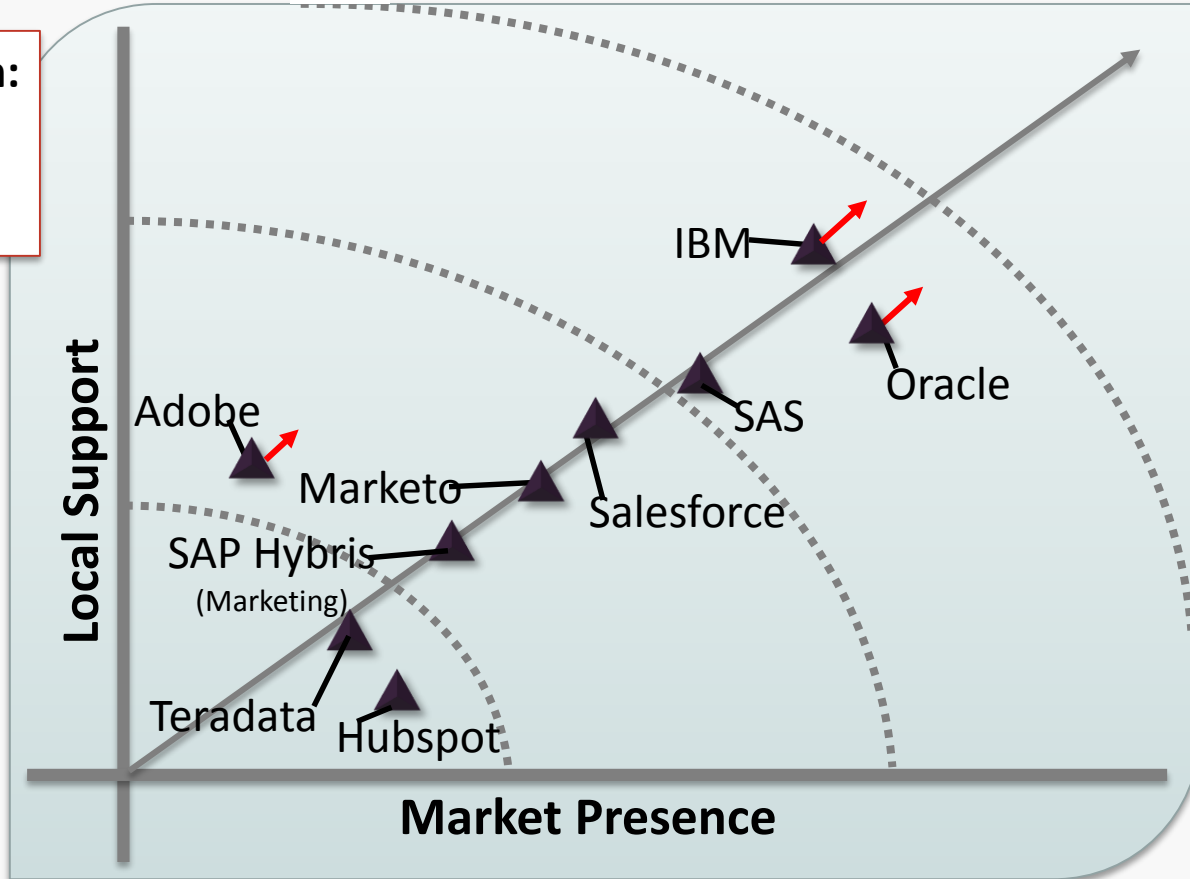

Marketing Automation Suites – 2017

Presence & Support in Israel

Vendors to watch:

Adobe
Mapp
Optimove

This analysis should be used with its supporting documents