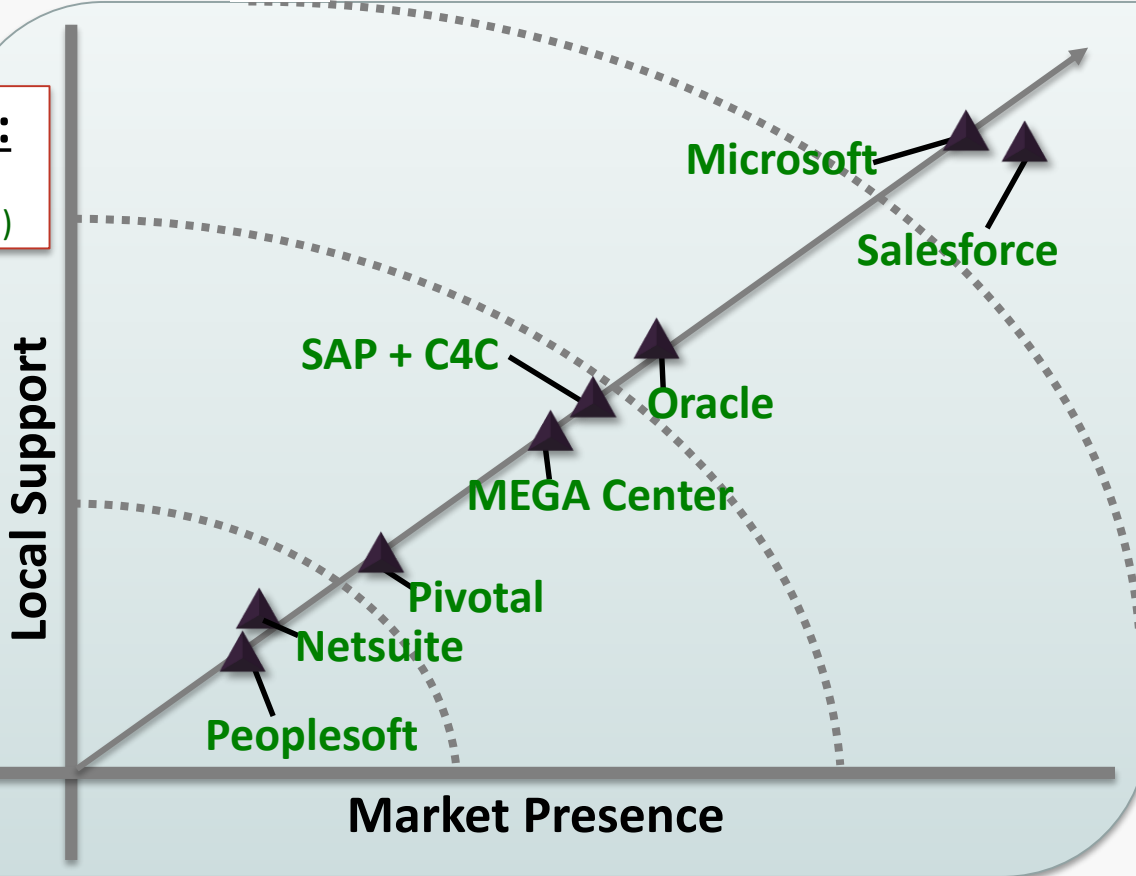

CRM Packages in Israel - Part 1:

Package	Israel rep.	Integrators
Oracle Fusion CRM	Oracle Israel	Excientia, Taldor, Oracle
Oracle – Siebel		Taldor, IBM, Matrix, Unitask, TATA-TCS, Yael
Oracle ServiceNow		Yael Software
Oracle - Peoplesoft		Matrix
Salesforce	Salesforce	AllCloud, ServiceWise, Cloudtech, Clou dius, One1Link, Accenture, Delloite, IBM, NPtech, TATA-TCS, Wedo, Itmyway, NP Tech, Asperii
SAP CRM	SAP Israel	Hilan-Ness, Advantech, ValuePlus, Fishman Dambo, Malam-Team
SAP C4C		ValuePlus ,Xioma ,Menahel4U ,Hilan-Ness, BDA-Projects
Microsoft Dynamics CRM	Microsoft Israel	Partial: Matrix, ,Elad, e4D, Malam-Team, Aman, Prodware, SIT, Hilan-Ness, One1, Taldor, BizAid, UCC...

CRM Packages in Israel - Part 2:

Package	Description	Israeli Rep.	Integrators
MEGA Center	On premise	Yael Software	Yael Software
 SugarCRM	Open Source on / off premise		
Pivotal	On premise	One1	ONE1
Netsuite	SaaS	NetCloud, One1	NetCloud, One1
Amdocs (Clarify)	On Premise	Amdocs	Amdocs
ServiceNow CSM (Customer Support Management)	SaaS	ServiceNow	One1 (Dicomano), Silverstone

 Open source

CRM Platforms 2017

Presence & Support in Israel

Players to watch:

ServiceNow CSM
(for B2B customer service)

This analysis should be used with its supporting documents

CRM & Omni-Channels Consultants in Israel - Partial List