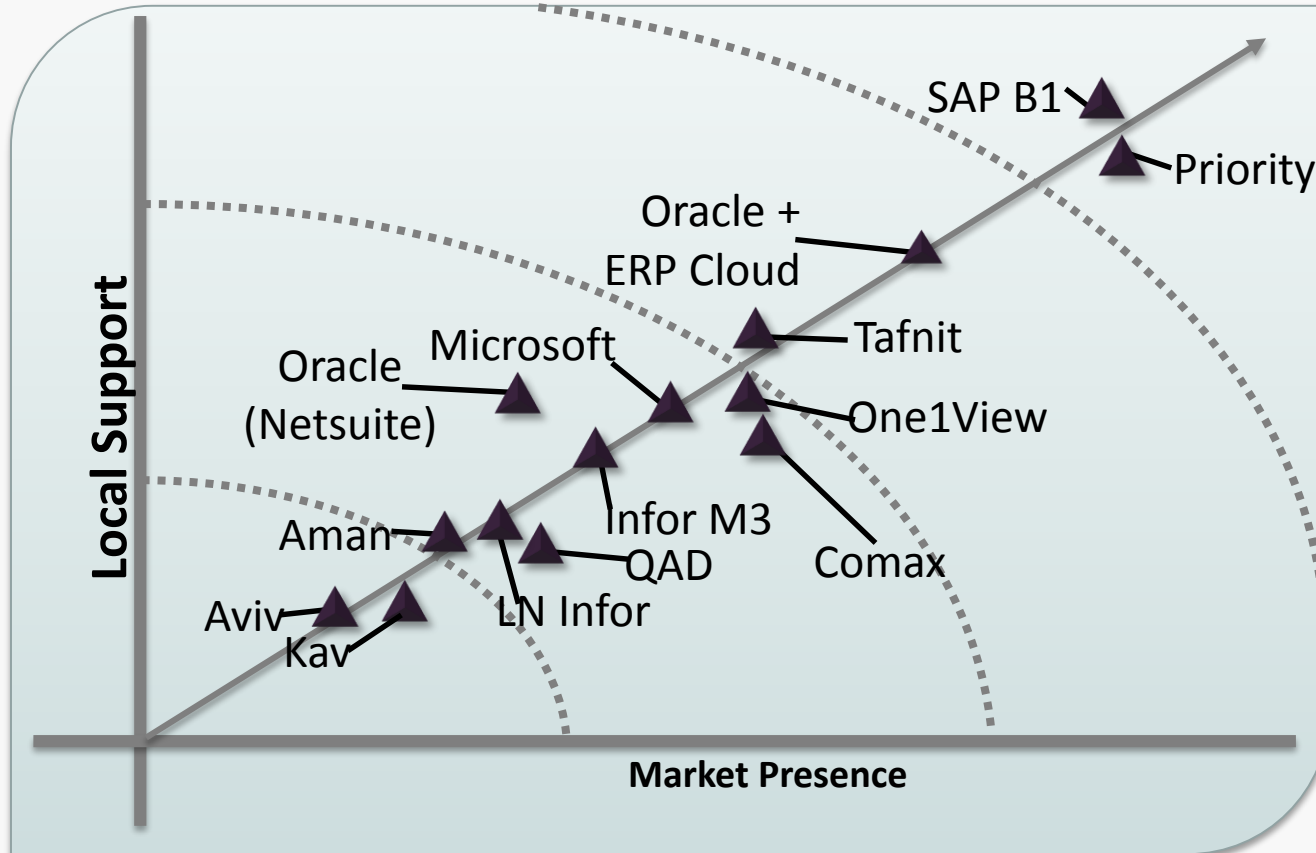

SMB + Mid-Market ERP 2017

Presence & Support in Israel

SMB + Mid market ERP projects (~10-300 users)

This analysis should be used with its supporting documents