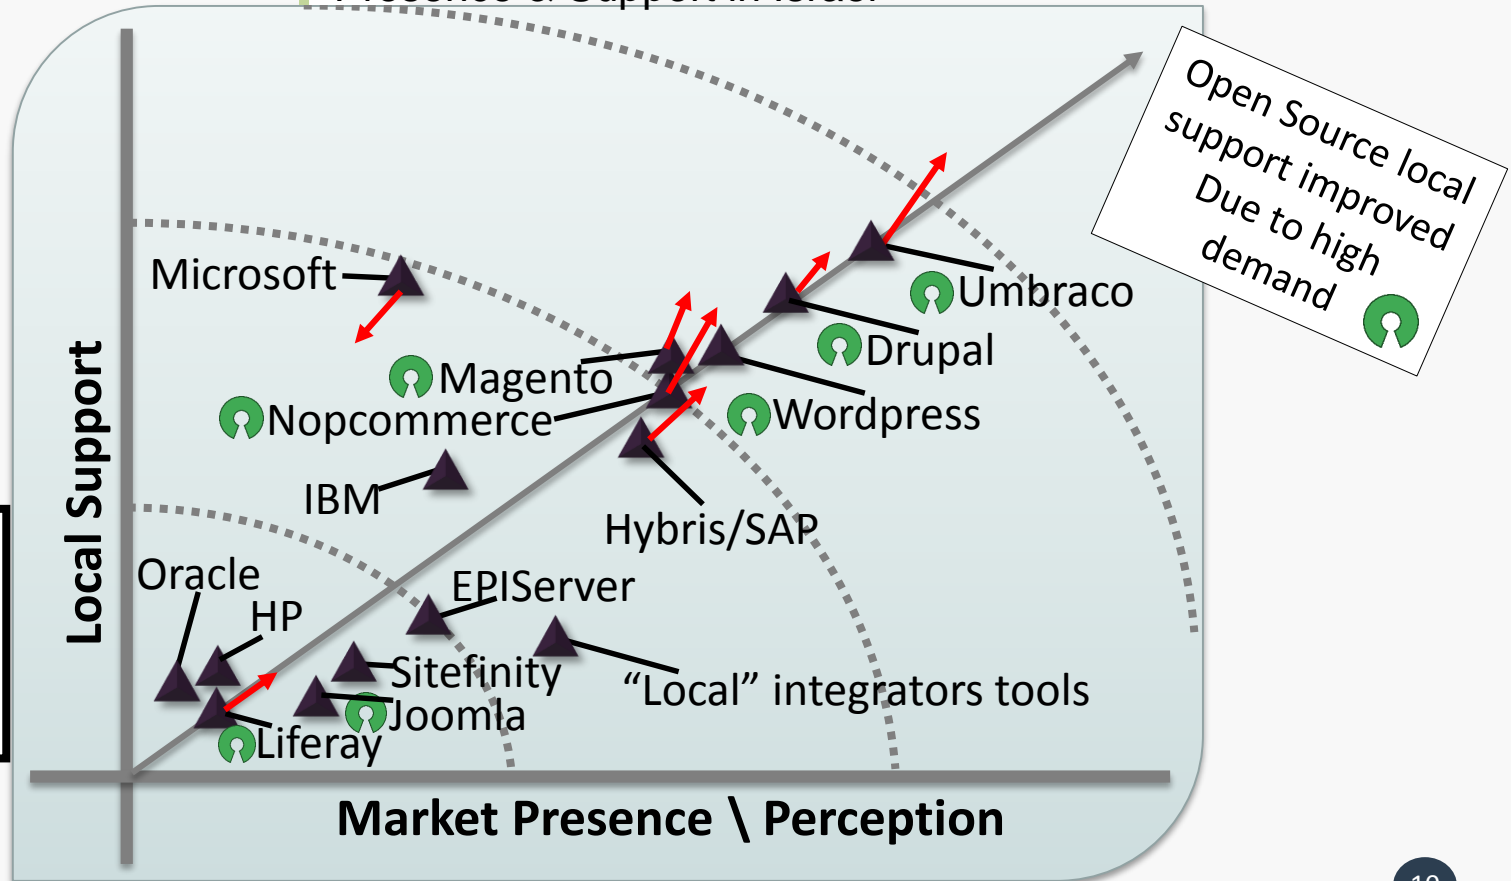

WCM & e-Commerce 2017

■ Presence & Support in Israel