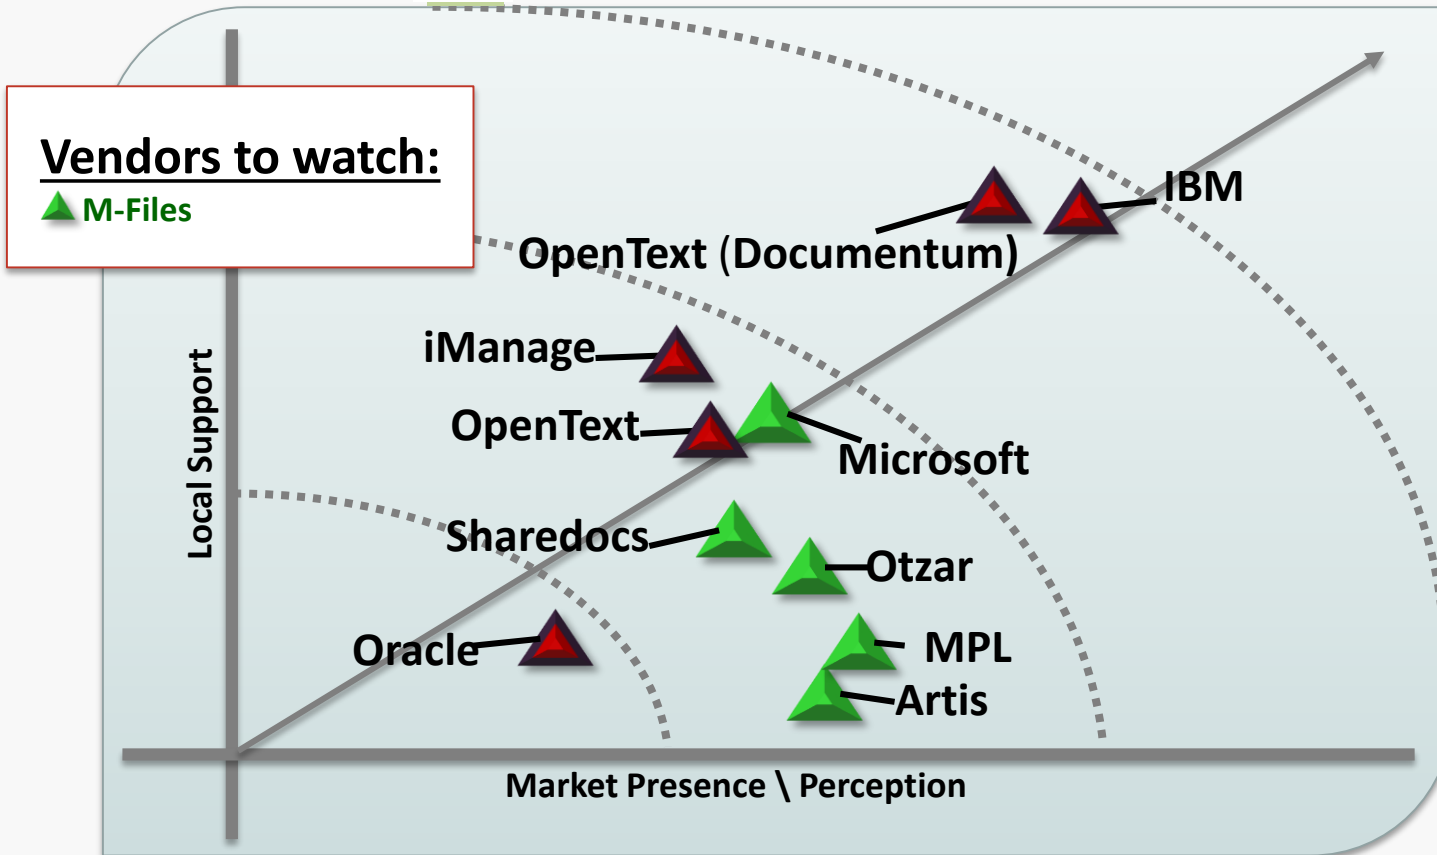

ECM (Enterprise Content Mng.) 2017

Presence & Support in Israel

This analysis should be used with its supporting documents