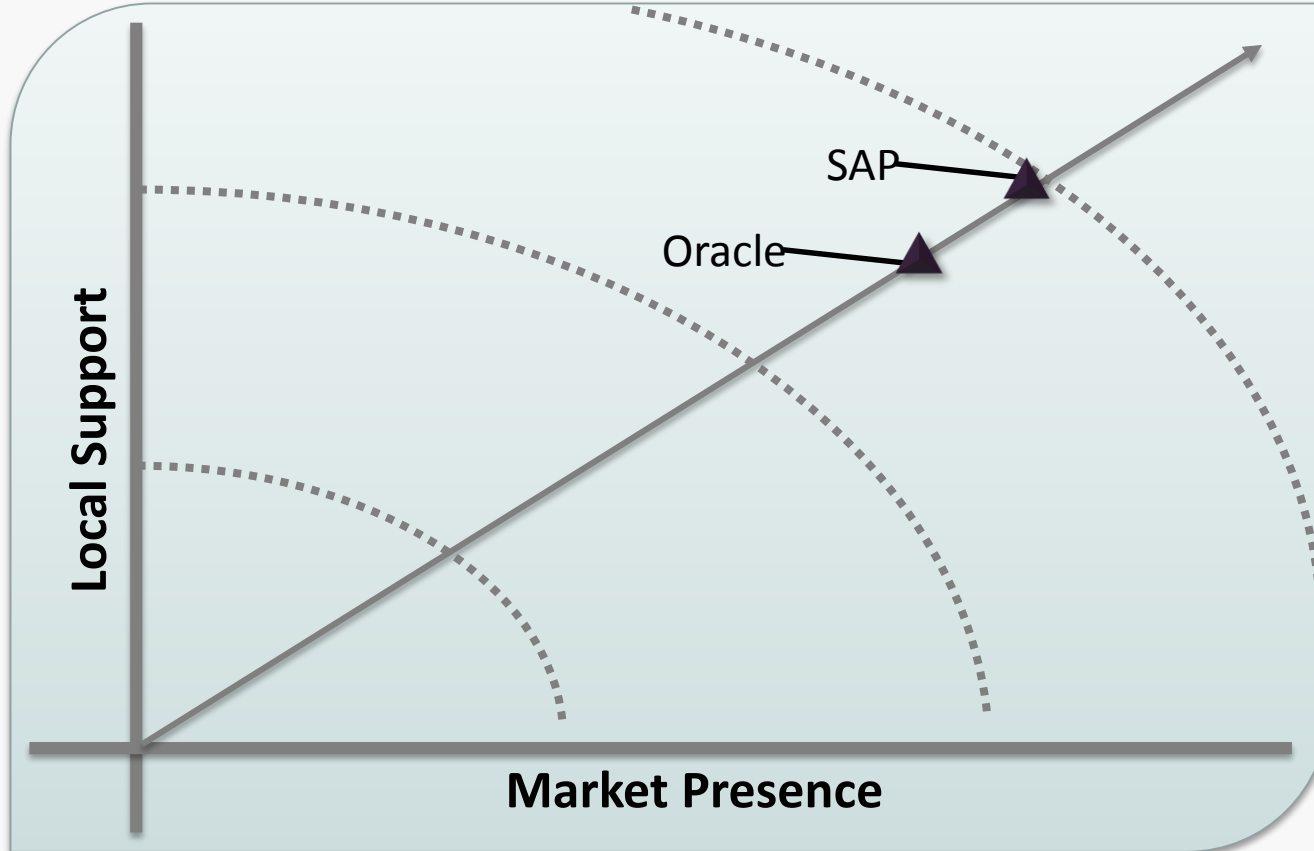

Large-Scale ERP 2017

Presence & Support in Israel

Large and Very Large ERP projects (>300 users, large enterprises)

No change...

This analysis should be used with its supporting documents