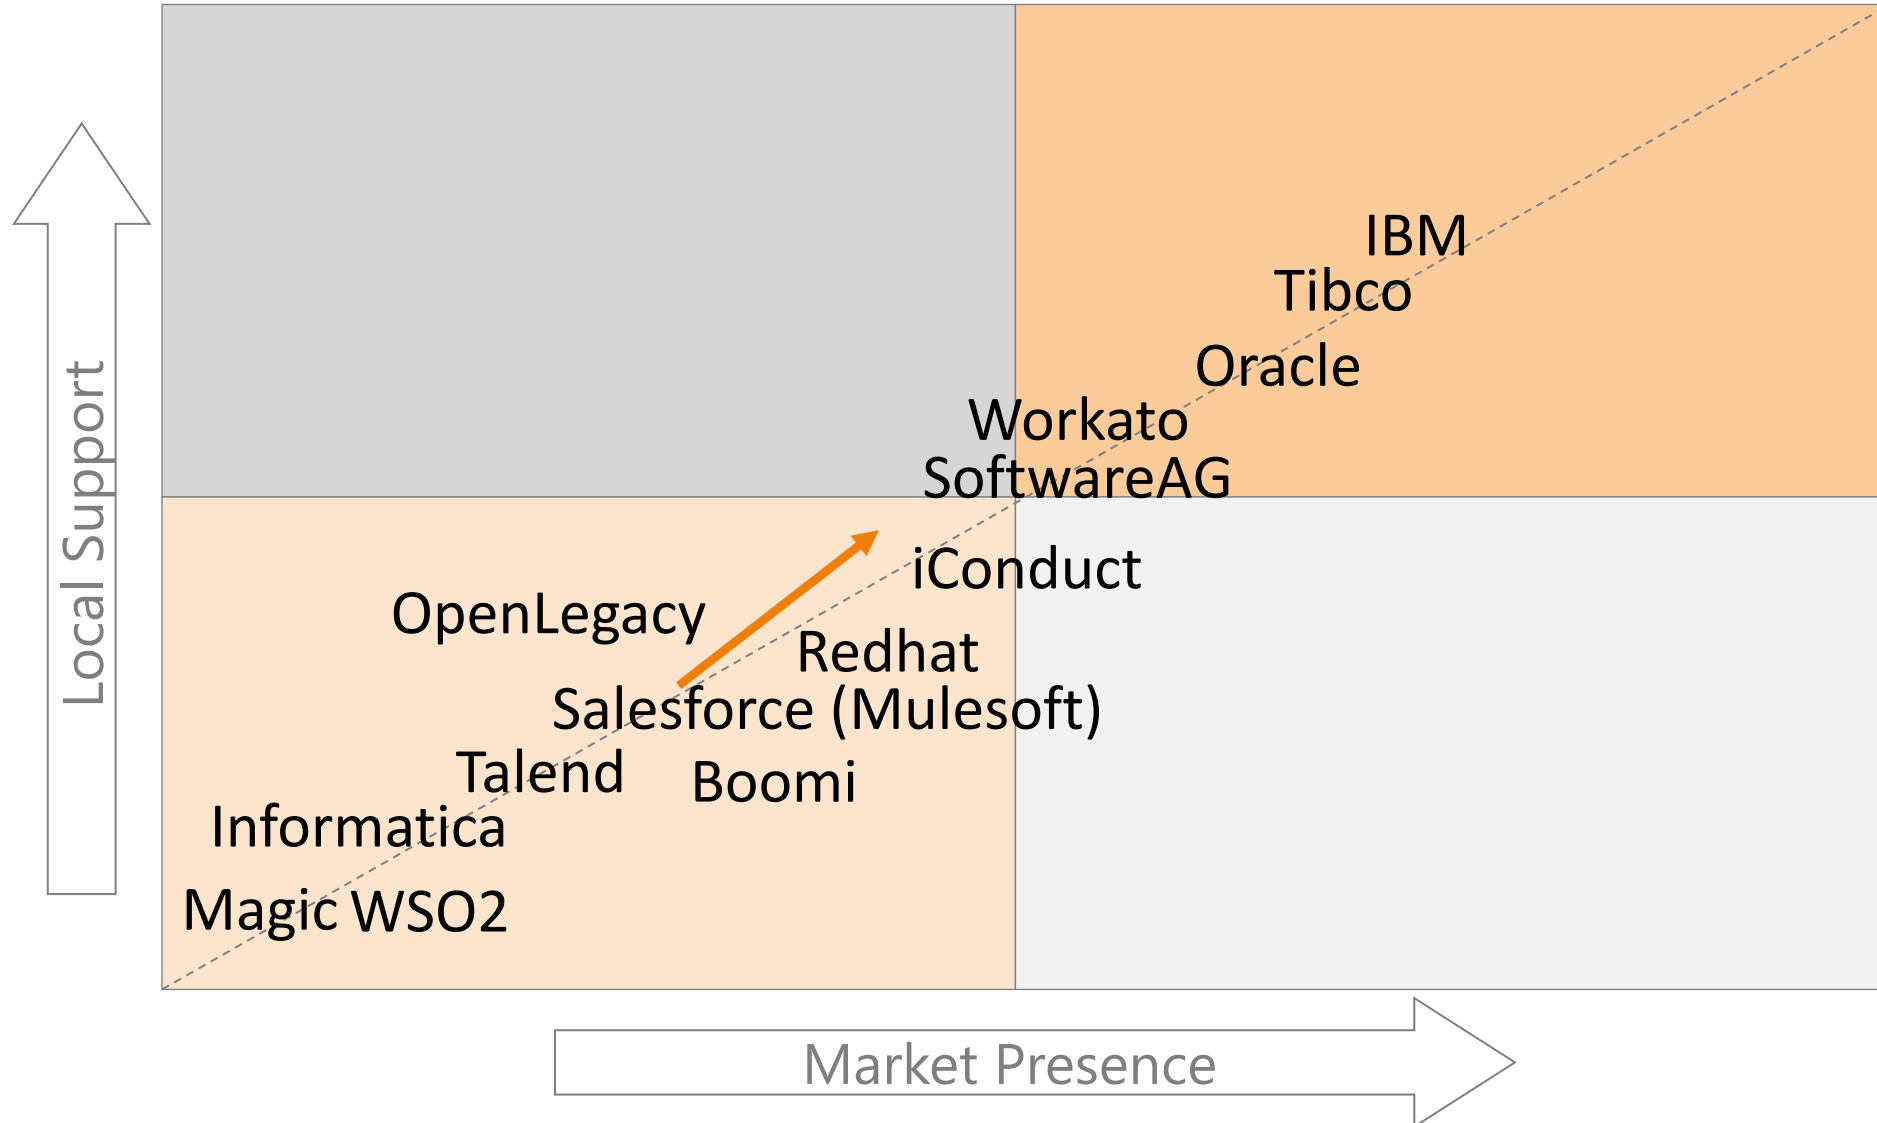

Israel enterprise job scheduling brands market presence 2022

Israel enterprise job scheduling Selected Integrators

Vendor	Product	Israeli Rep.	Integrators
BMC	Control-M	BMC	Matrix
Broadcom	Automic	Broacdom Israel	Ness Pro
IBM/HCL	IBM/HCL workload manager	IBM	Matrix, Emet

Brands in Enterprise networking- Israeli market enterprise presence 2022

Brands in Enterprise B2B Vaults (replacing Cyberak vaults) Israeli market enterprise presence 2022

Brands in API Management (with on premise option) - Israeli market enterprise presence 2022

Israeli API Management (with on premise option) selected integrators

Vendor	Product	Israeli Rep.	Integrators
IBM	API Connect	IBM	Matrix, Ellipsis
Google	APIGEE	Google Israel	Yeal Software
Tibco	Mashary		Yeal Software
Redhat 	3Scale	Redhat Israel	Matrix
Broadcom	Layer7	Ness Pro	Ness Pro, Emet
SoftwareAG	WebMethods API mng.	SoftwareAG Israel	One
Tyke		EL-AZ	

Open source 

Brands in application integration - Israeli market enterprise presence 2022

SAP
IPPAS

Israeli application integration selected integrators

Vendor	Product	Israeli Rep.	Integrators
IBM	WMB Websphere Message Broker	IBM	Matrix, Ellipsis
Iconduct	Iconduct	Iconduct	Ness Pro One
Tibco	BusinessWorks		Yeal Software
Redhat	Fuse	Redhat Israel	Matrix
Workato	Workato		Service Wise, Malam
SoftwareAG	WebMethods	SoftwareAG Israel	One
Oracle	OSB	Oracle Israel	Malam One
Magic	XPI	Magic Israel	Malam
WSO2	WSO2 Enterprise Integrator		Matrix