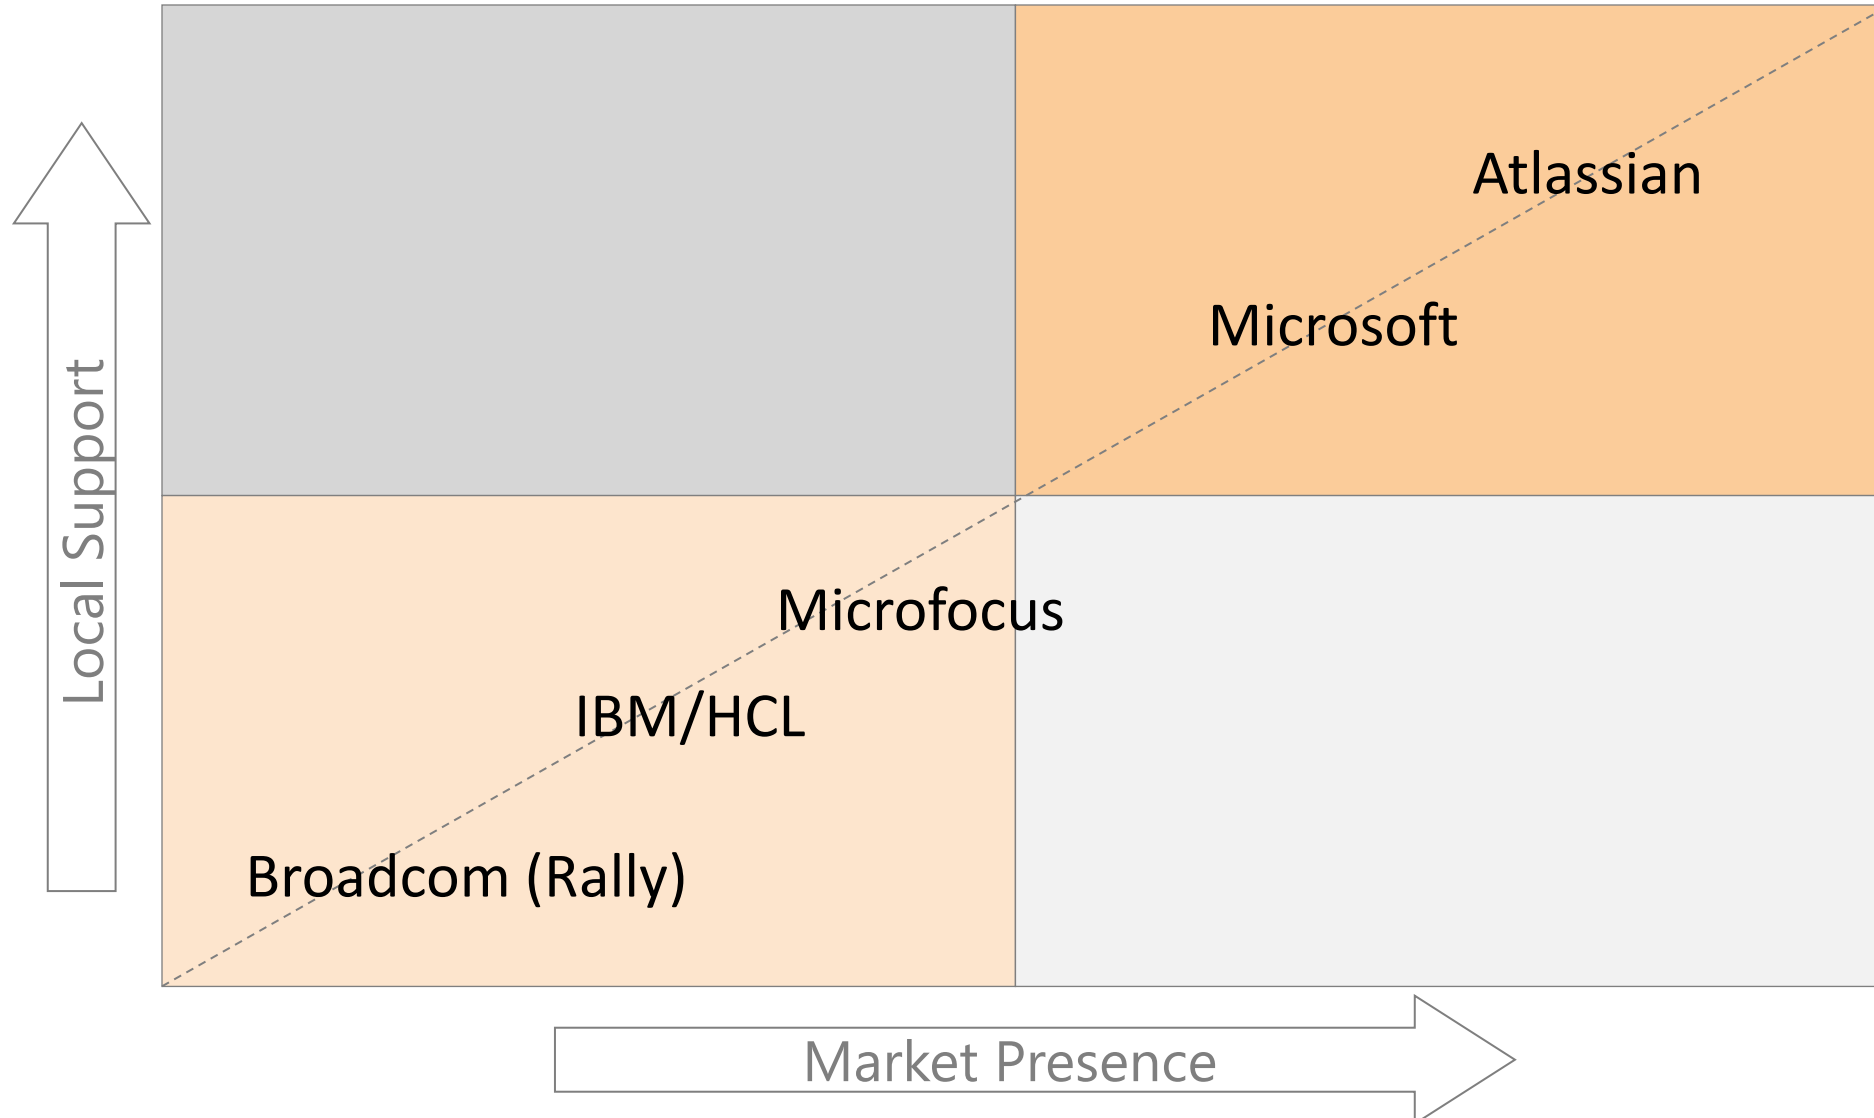

Open source 

Brands in application integration - Israeli market enterprise presence 2022

SAP
IPPAS

Israeli application integration selected integrators

Vendor	Product	Israeli Rep.	Integrators
IBM	WMB Websphere Message Broker	IBM	Matrix, Ellipsis
Iconduct	Iconduct	Iconduct	Ness Pro One
Tibco	BusinessWorks		Yeal Software
Redhat	Fuse	Redhat Israel	Matrix
Workato	Workato		Service Wise, Malam
SoftwareAG	WebMethods	SoftwareAG Israel	One
Oracle	OSB	Oracle Israel	Malam One
Magic	XPI	Magic Israel	Malam
WSO2	WSO2 Enterprise Integrator		Matrix

Open source

Integrators in application integration / Cont.

Vendor	Product	Israeli Rep.	Integrators
OpenLegacy	OpenLegacy	OpenLegacy	Ness
Talend	Talend Integration		UCL
Informatica	Informatica PowerCenter		Aman
Celigo	Integrator.io		SangIT

Brands in ETL (Extract Transform Load)- Israeli market enterprise presence 2022

Israeli ETL selected integrators

Vendor	Product	Israeli Rep.	Integrators
Informatica	Informatica	Informatica Israel	Aman Matrix
Talend	Talend Integration		UCL, Smartstreams

Brands in ALM (Application Lifecycle Management)- Israeli market enterprise presence 2022

Israeli ALM selected integrators

Vendor	Product	Israeli Rep.	Integrators
Atlassian	Jira, Confluence, Bitbucket, etc.		Methoda, Matrix, practiproject , HMS. Agilesparks
Broadcom	Rally		NessPro
Microfocus	QC, Octaine, etc.	Microfocus Israel	matrix qualitset vness
Gitlab	Gitlab		ALM Toolbox
sonatype			Matrix