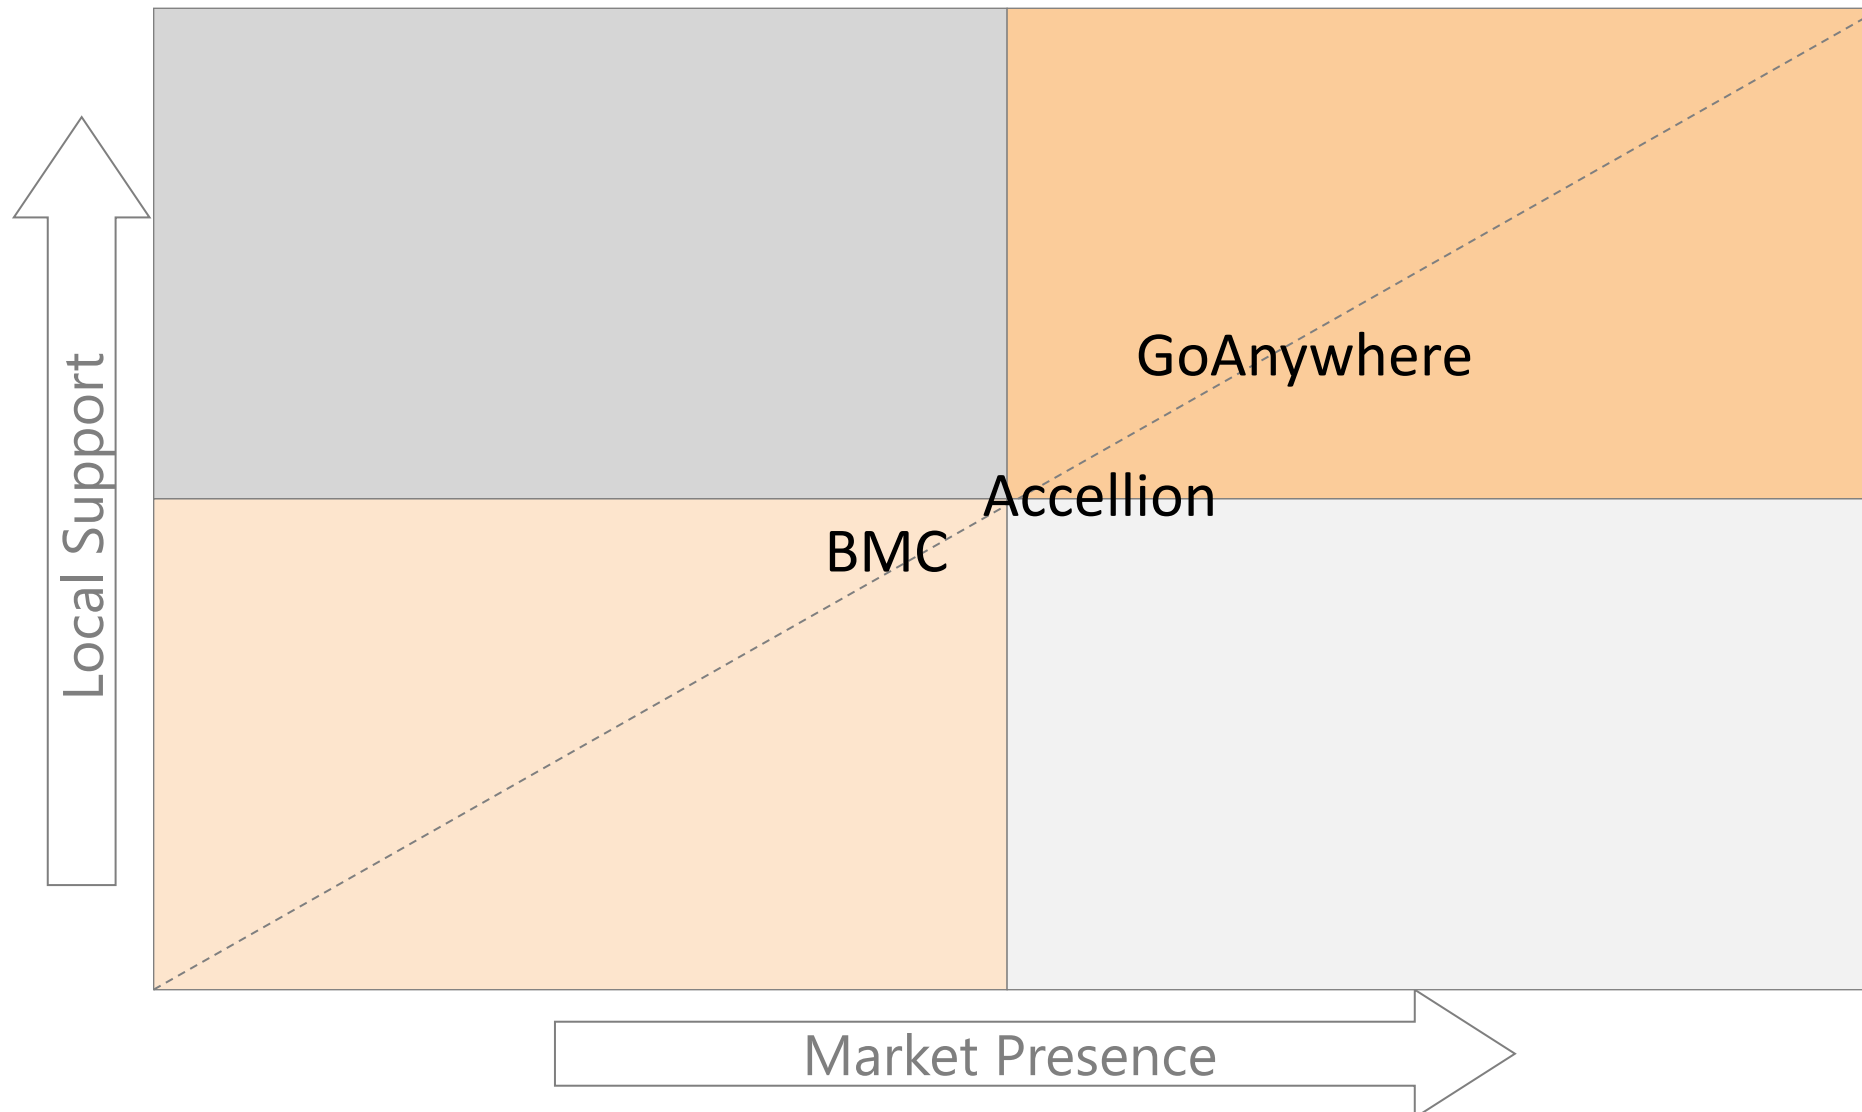

Israel enterprise job scheduling brands market presence 2022

Israel enterprise job scheduling Selected Integrators

Vendor	Product	Israeli Rep.	Integrators
BMC	Control-M	BMC	Matrix
Broadcom	Automic	Broacdom Israel	Ness Pro
IBM/HCL	IBM/HCL workload manager	IBM	Matrix, Emet

Israel enterprise backup brands market presence 2022

Israel enterprise on premise (+cloud) container platform brands market presence 2022

General purpose intel server brands- Israeli market enterprise presence 2022

Brands in Enterprise networking- Israeli market enterprise presence 2022

Brands in Enterprise B2B Vaults (replacing Cyberak vaults) Israeli market enterprise presence 2022

Brands in API Management (with on premise option) - Israeli market enterprise presence 2022

Open source 

Brands in application integration - Israeli market enterprise presence 2022

SAP
IPPAS

Israeli application integration selected integrators

Vendor	Product	Israeli Rep.	Integrators
IBM	WMB Websphere Message Broker	IBM	Matrix, Ellipsis
Iconduct	Iconduct	Iconduct	Ness Pro One
Tibco	BusinessWorks		Yeal Software
Redhat	Fuse	Redhat Israel	Matrix
Workato	Workato		Service Wise, Malam
SoftwareAG	WebMethods	SoftwareAG Israel	One
Oracle	OSB	Oracle Israel	Malam One
Magic	XPI	Magic Israel	Malam
WSO2	WSO2 Enterprise Integrator		Matrix