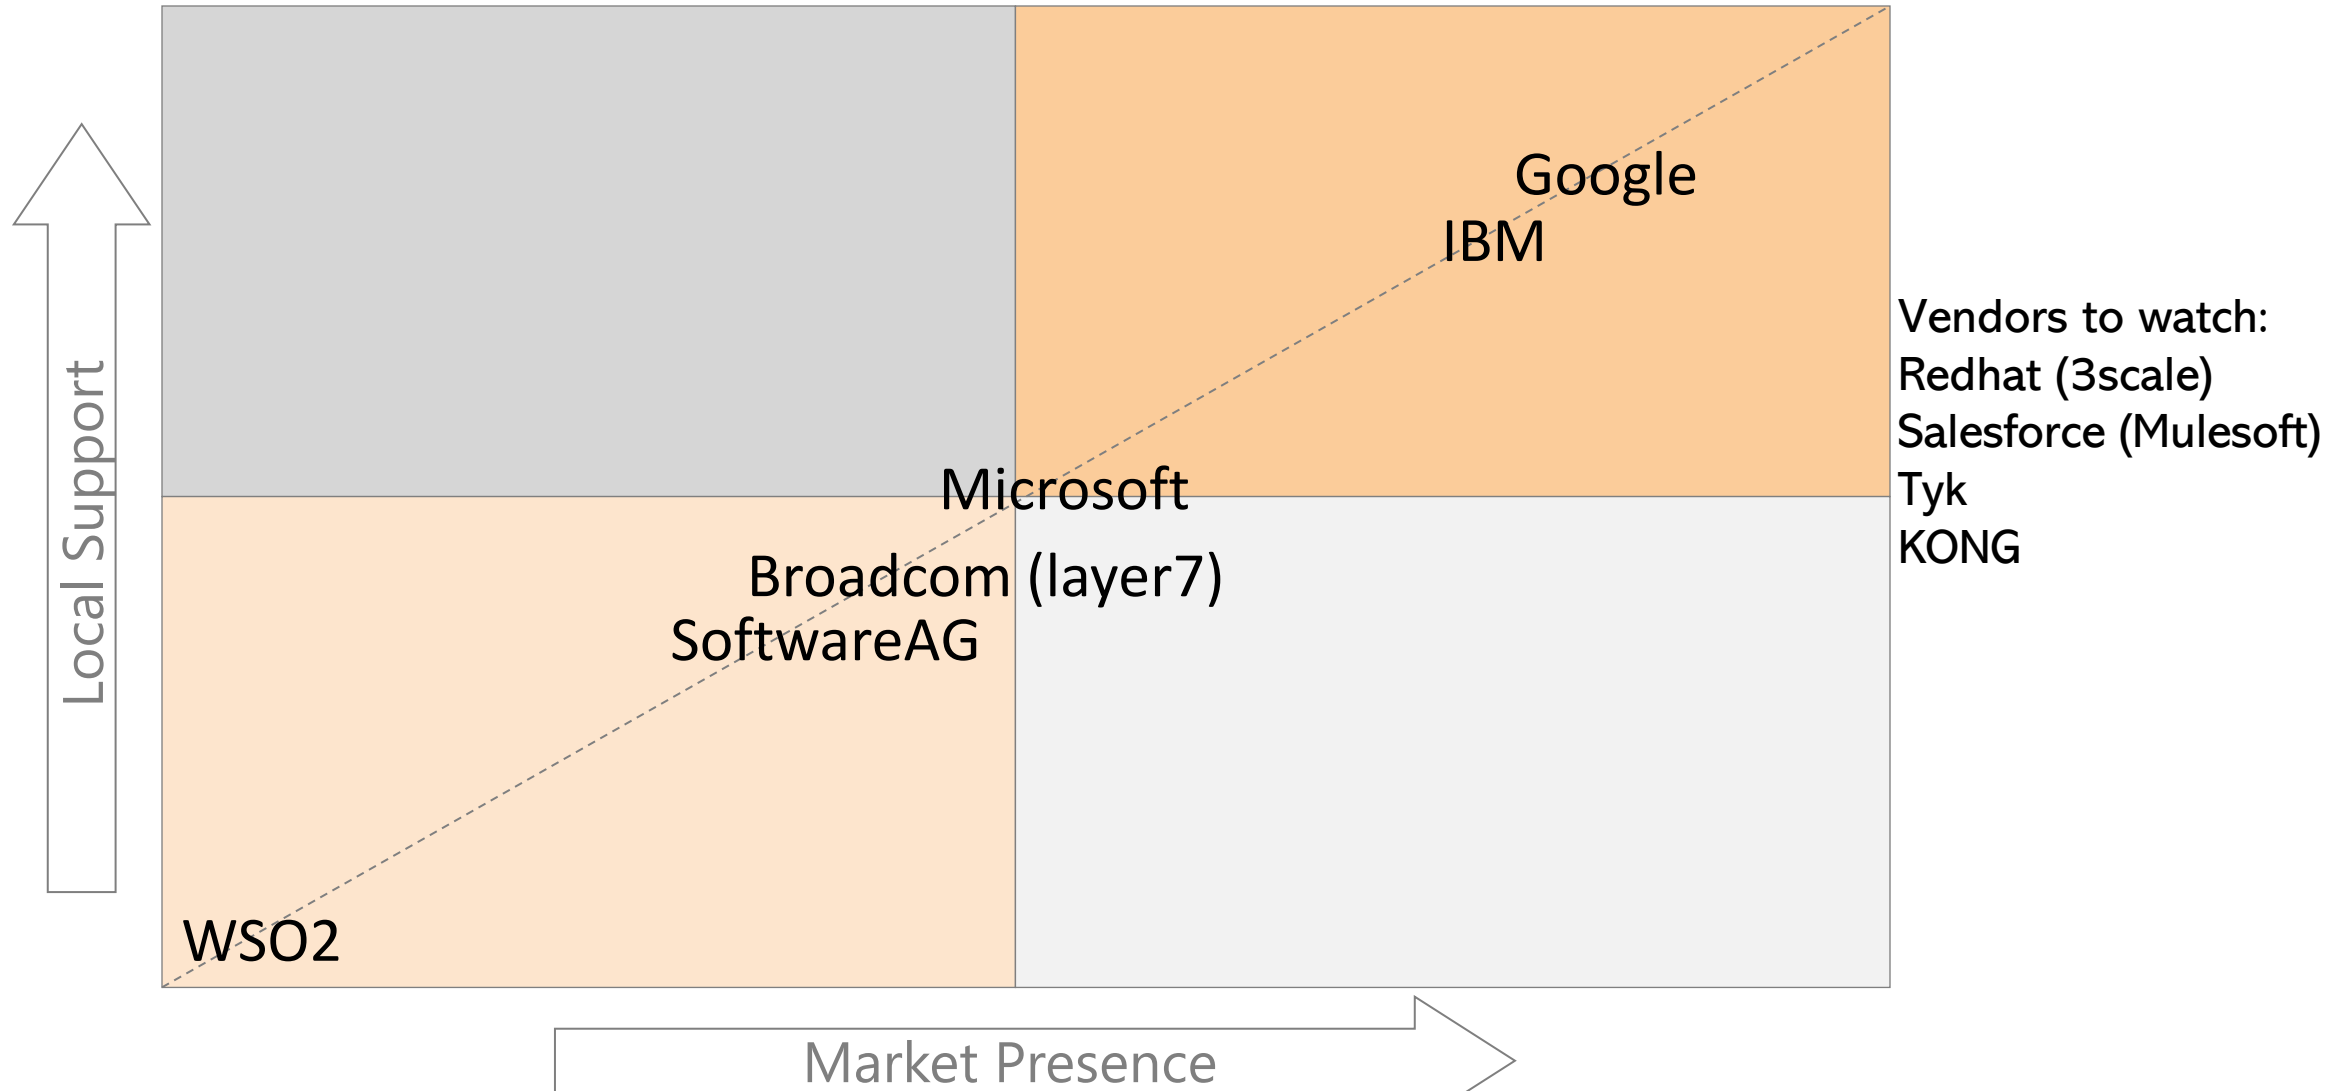

Brands in API Management (with on premise option) - Israeli market enterprise presence 2022