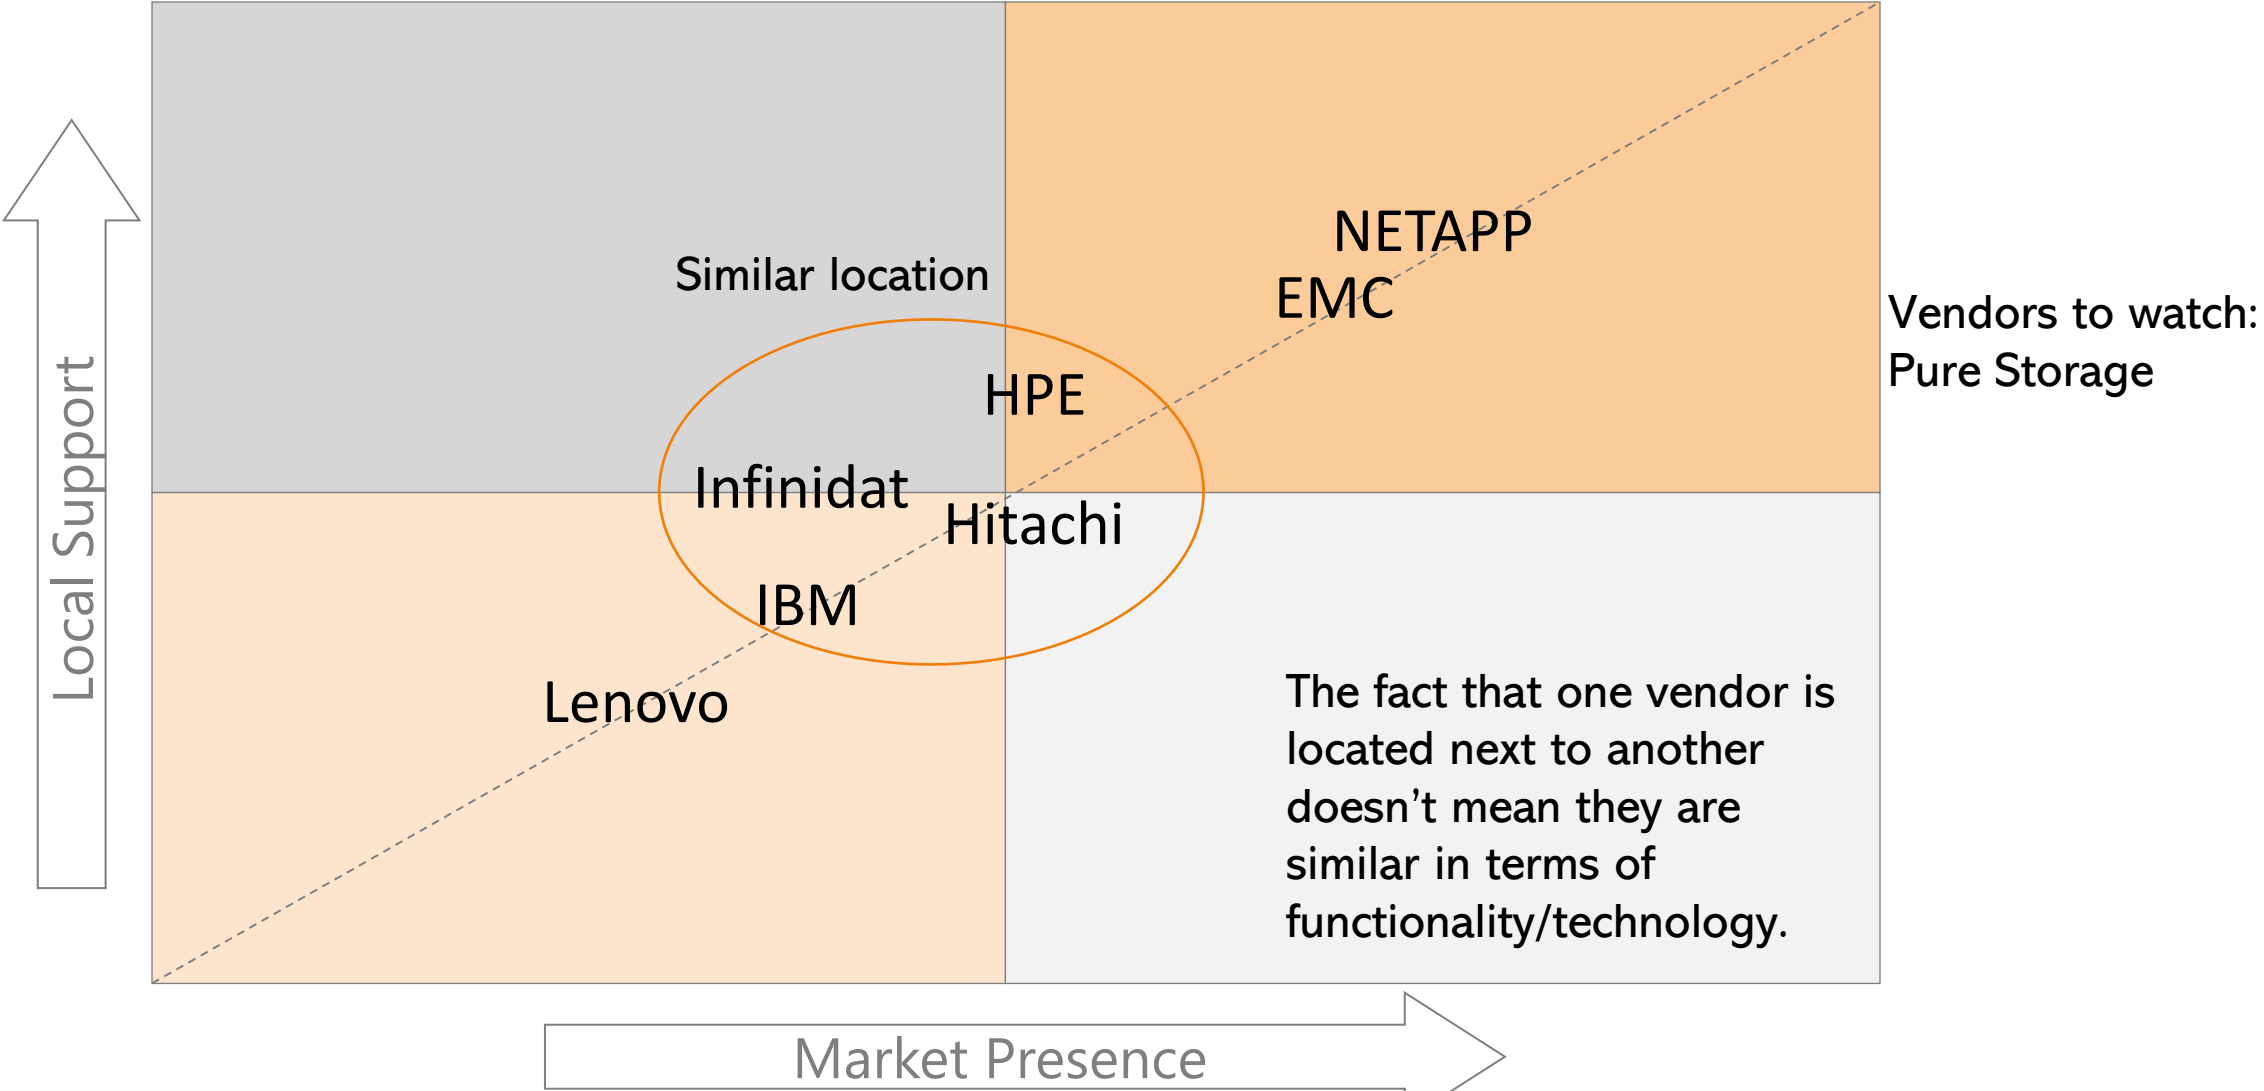

Israel enterprise general purpose storage HW brands market presence 2022