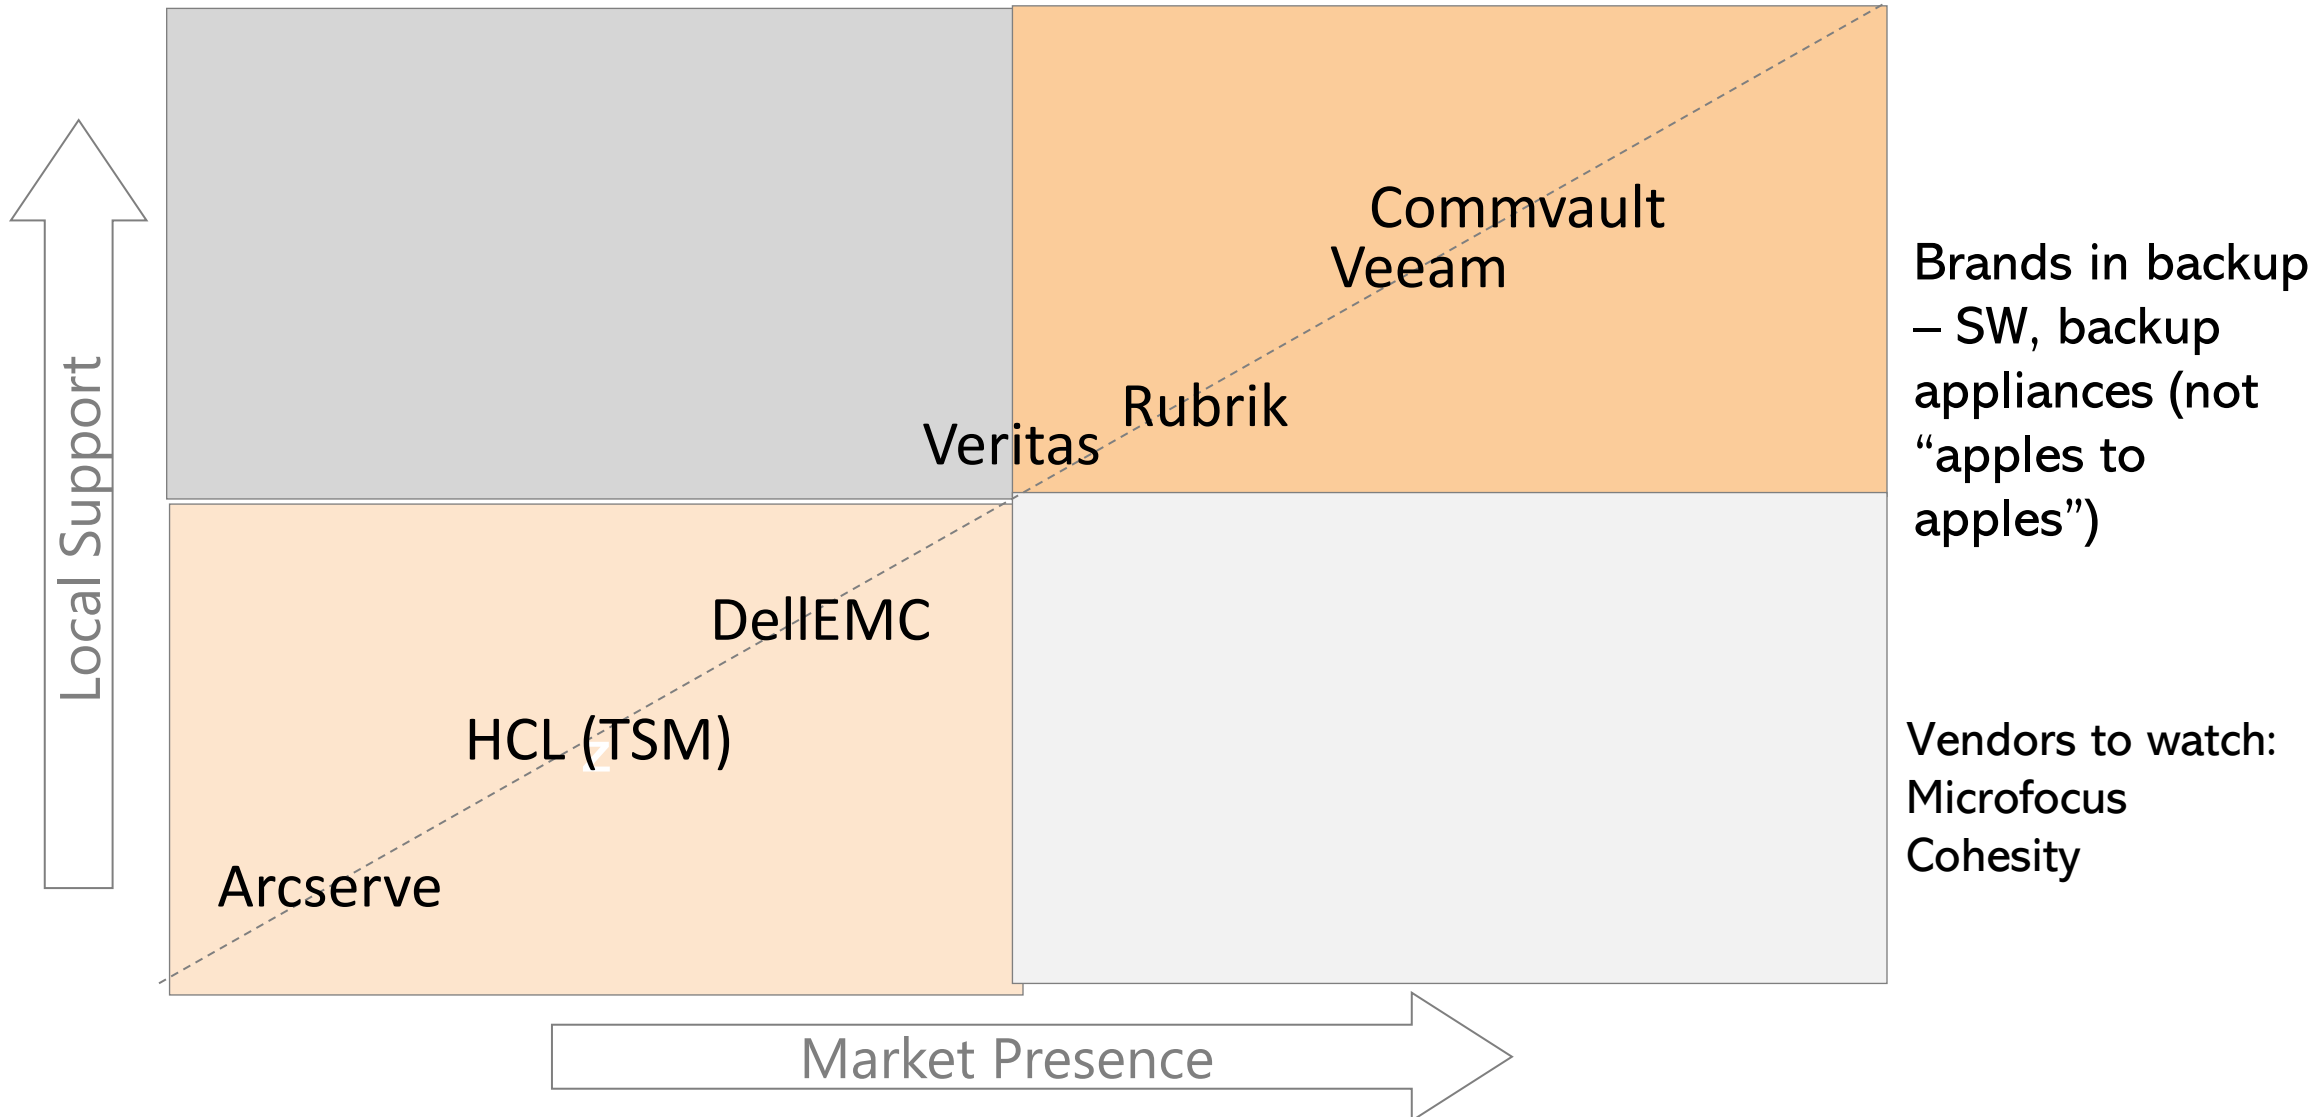

Israel enterprise backup brands market presence 2022