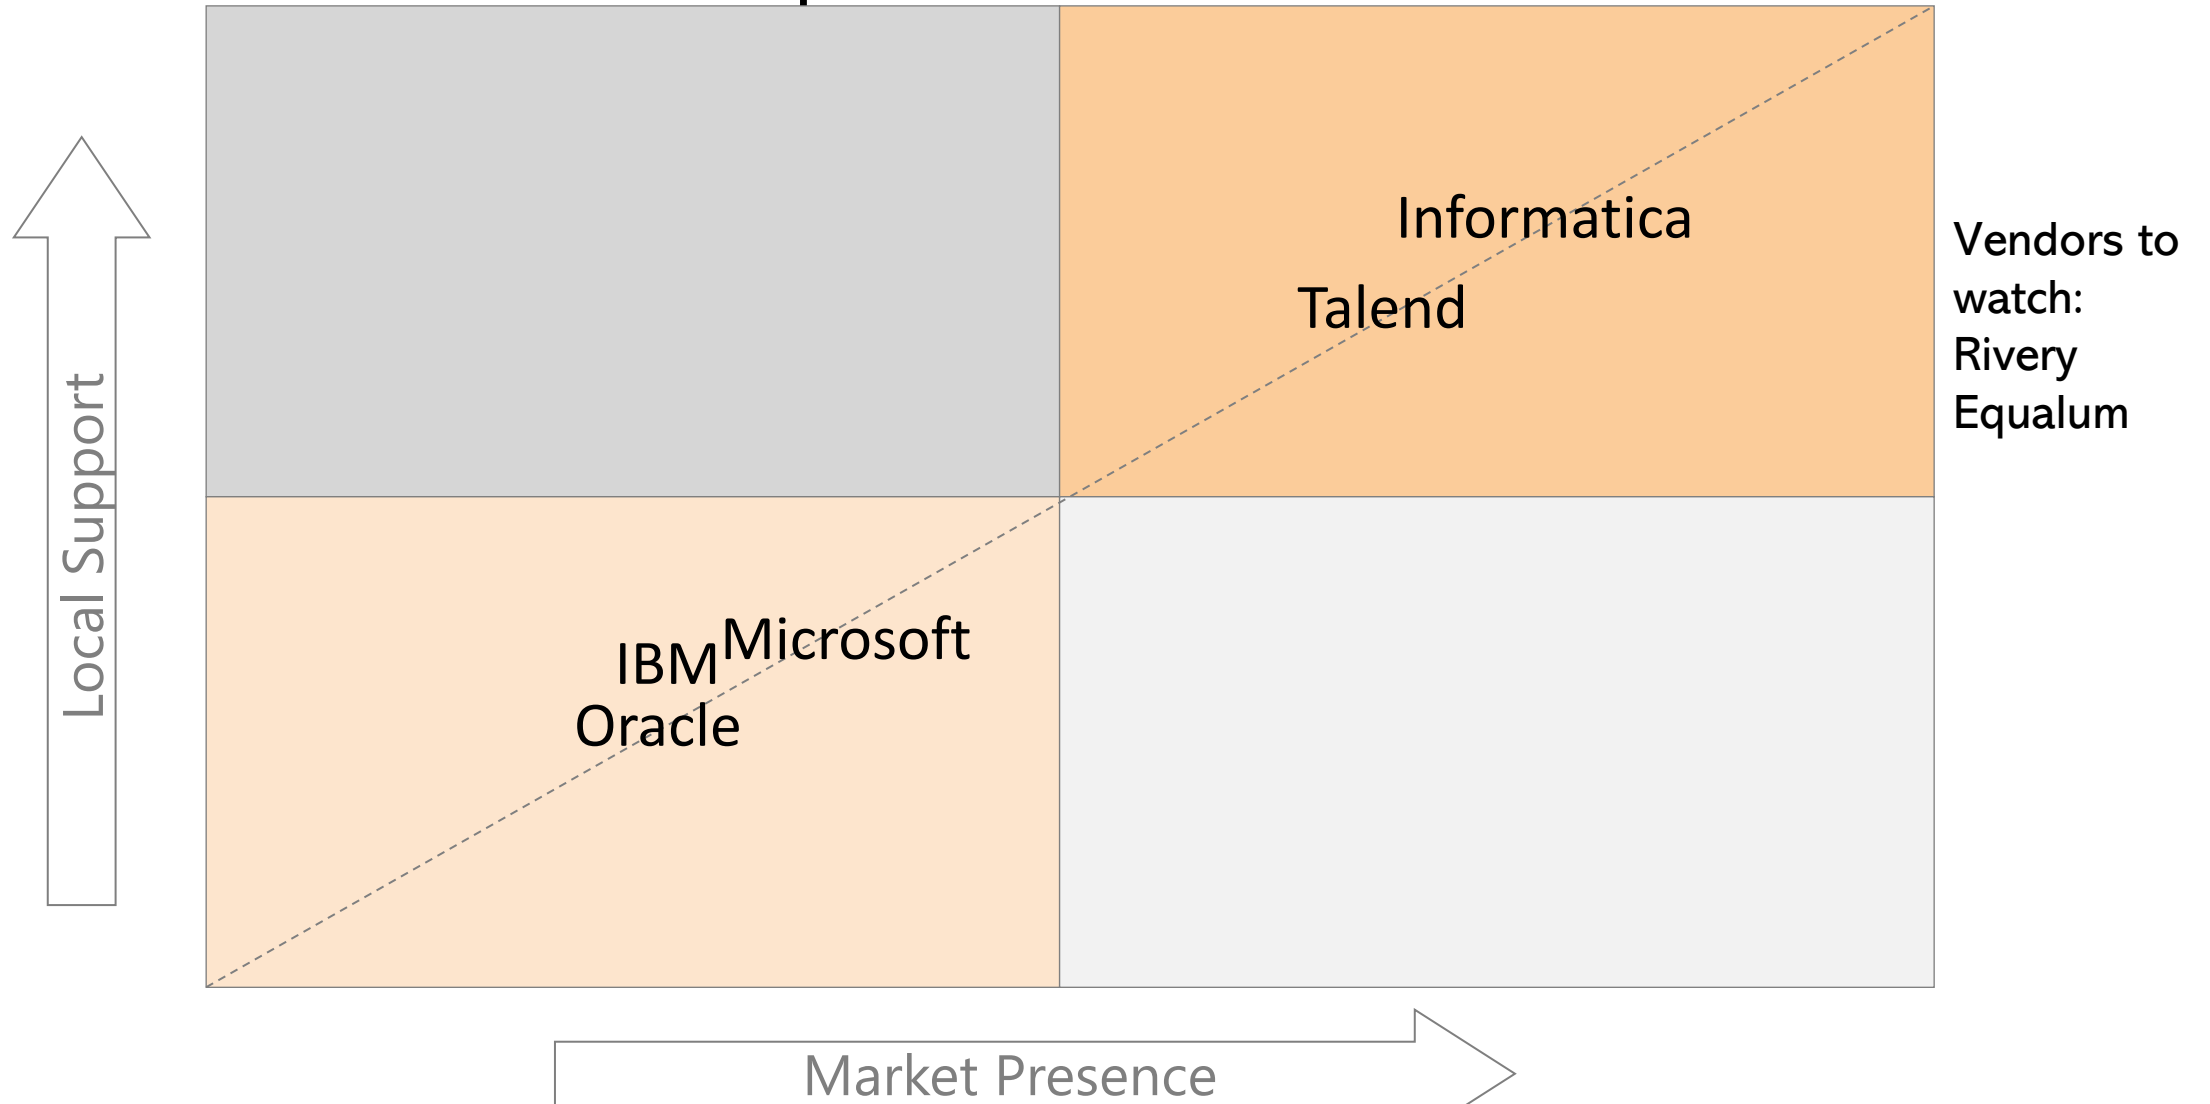

Brands in ETL (Extract Transform Load)- Israeli market enterprise presence 2022